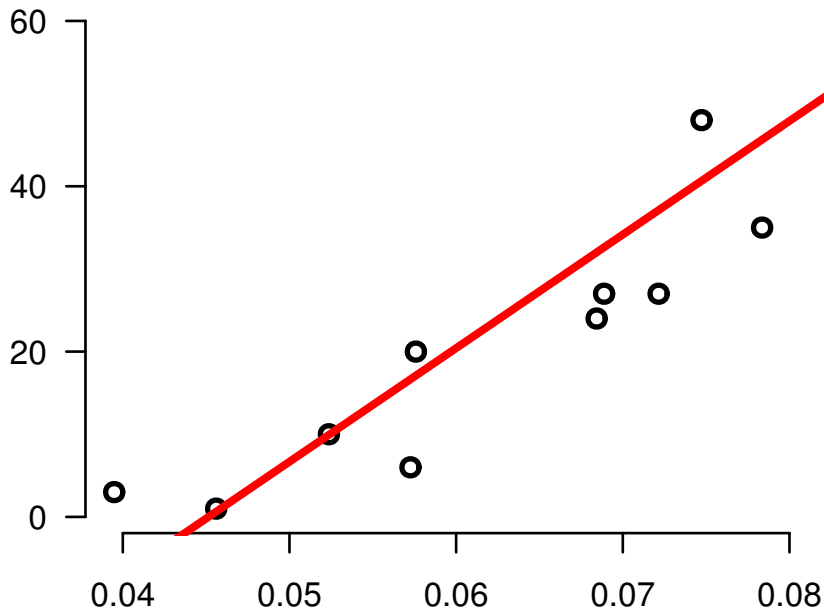

GRHL1

NUMBERPACKYEARSSMOKED

Spearman.Corr= 0.97, P=7.42e-07