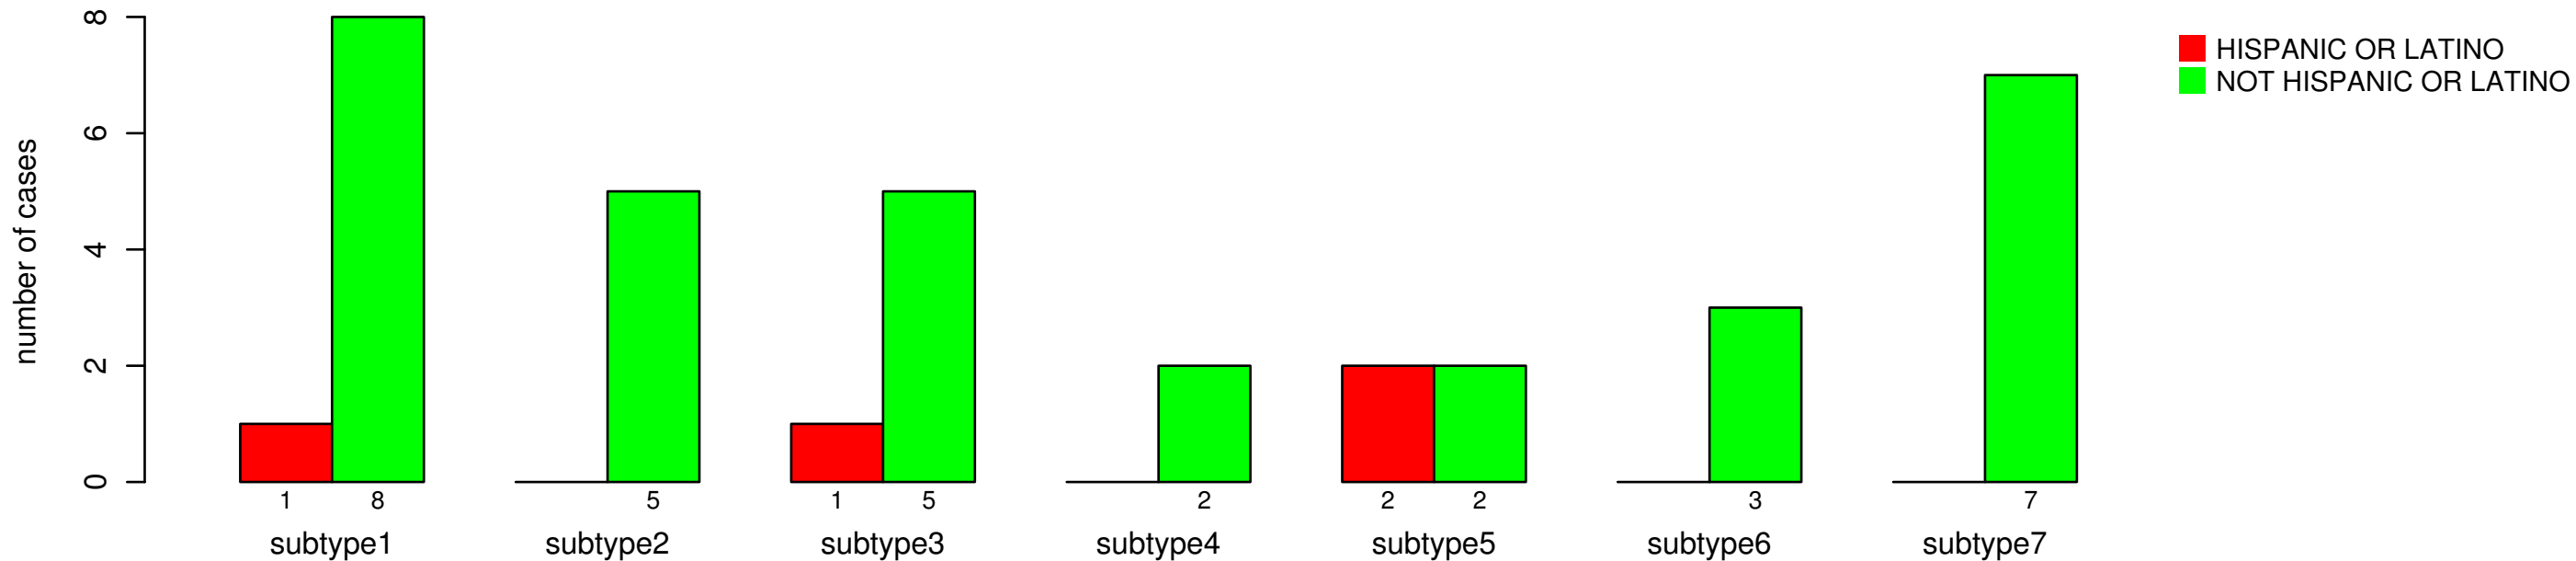

ETHNICITY

Fisher's exact test P = 0.27