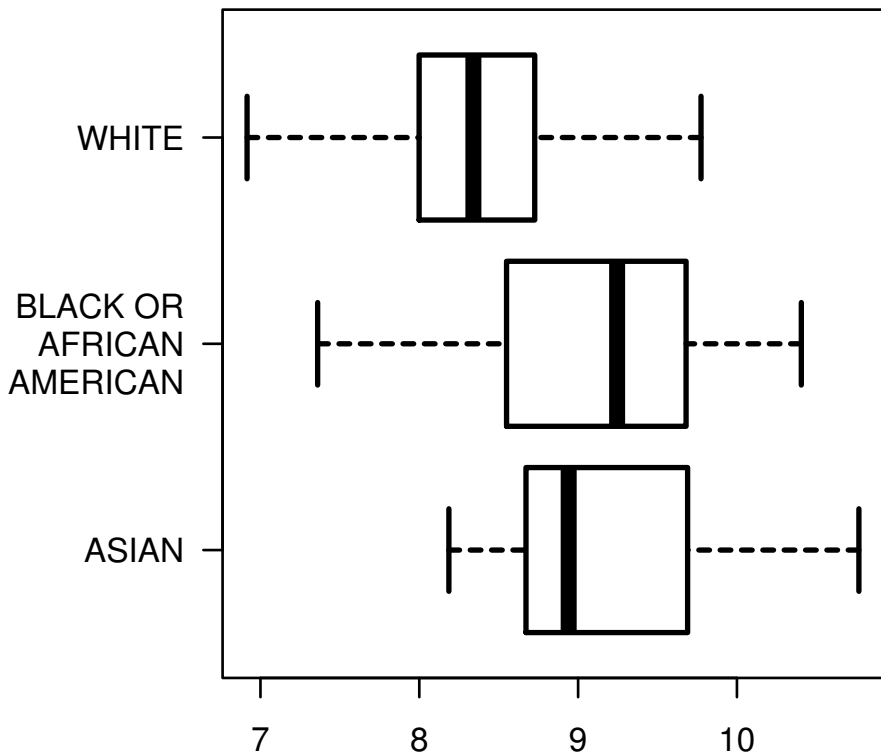

# NOTCH2NL|388677

RACE

log2-EXPR  
Kruskal-Wallis P = 8.43e-10