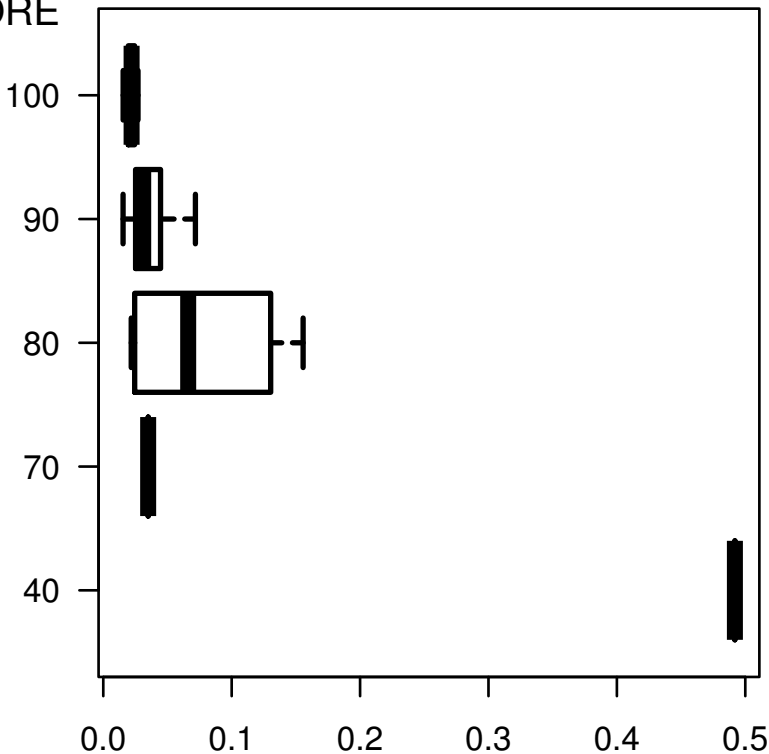

KARNOFSKY
PERFORMANCE
SCORE

DOK6

log2-EXPR
Spearman.Corr= -0.586, P=2.07e-06