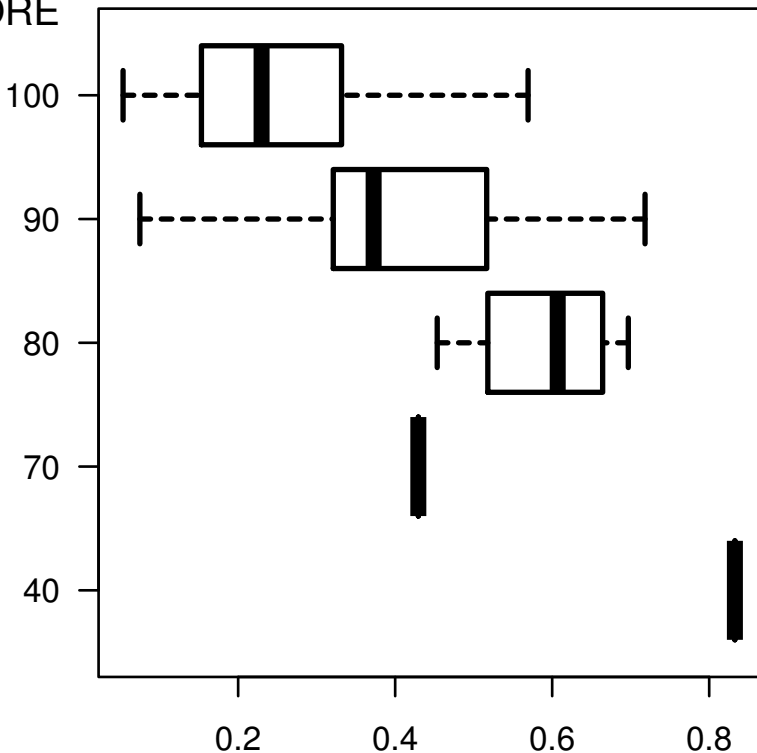

KARNOFSKY
PERFORMANCE
SCORE

NPHP4

log2-EXPR
Spearman.Corr= -0.582, P=2.59e-06