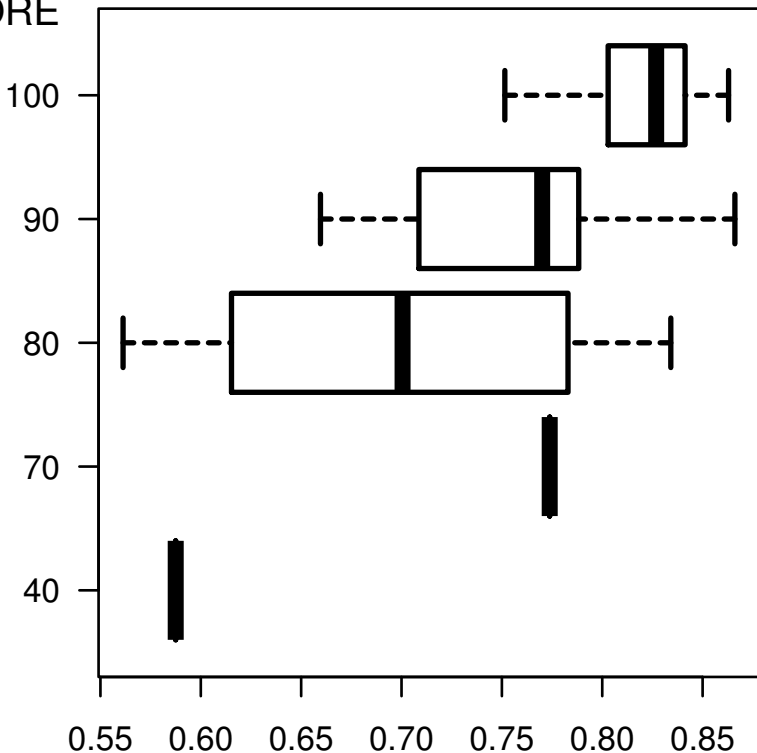

KARNOFSKY
PERFORMANCE
SCORE

GDPD5

log2-EXPR
Spearman.Corr= 0.577, P=3.18e-06