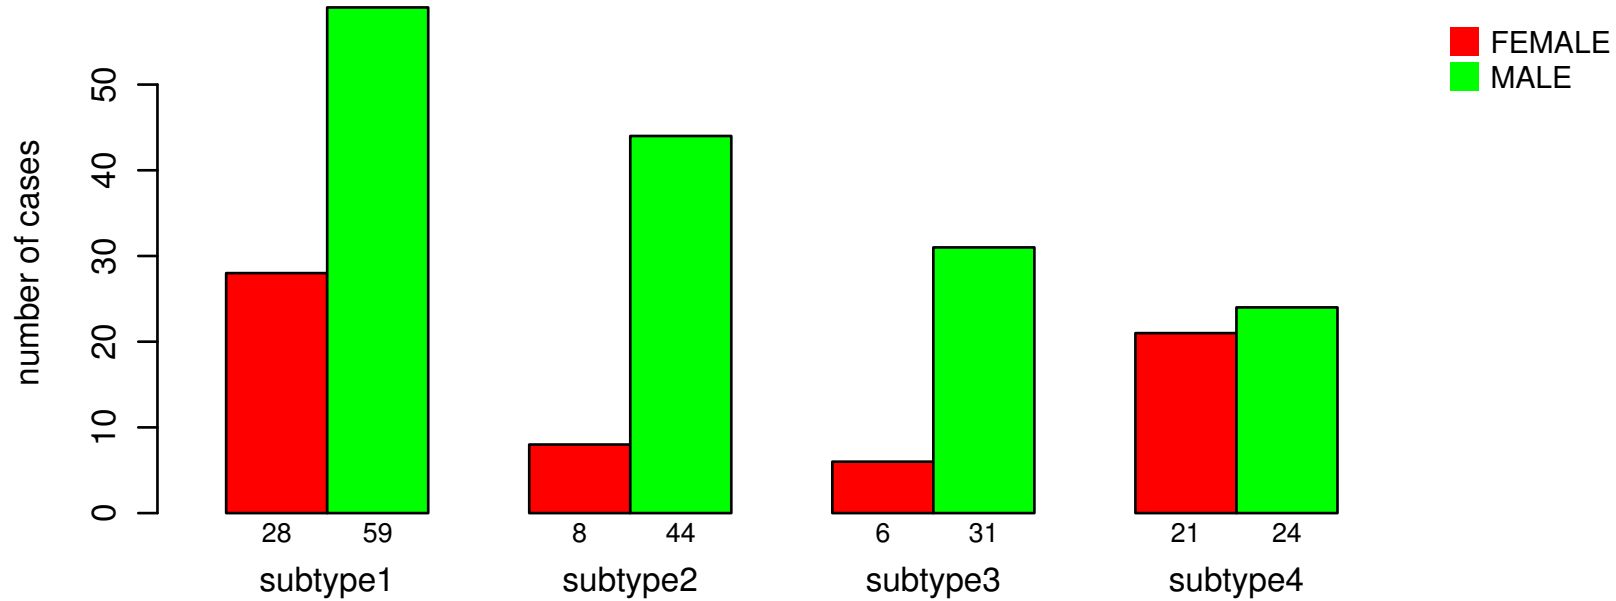

# GENDER

Fisher's exact test P = 0.00187