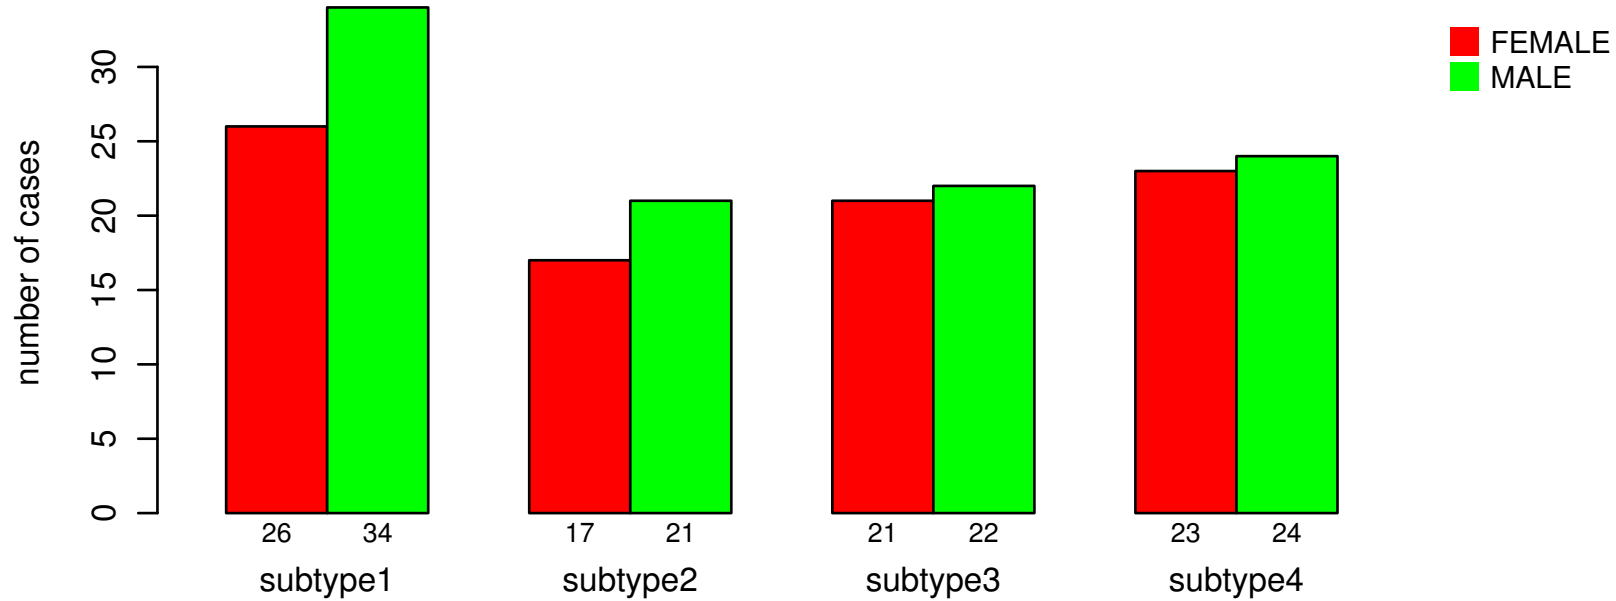

# GENDER

Fisher's exact test P = 0.923