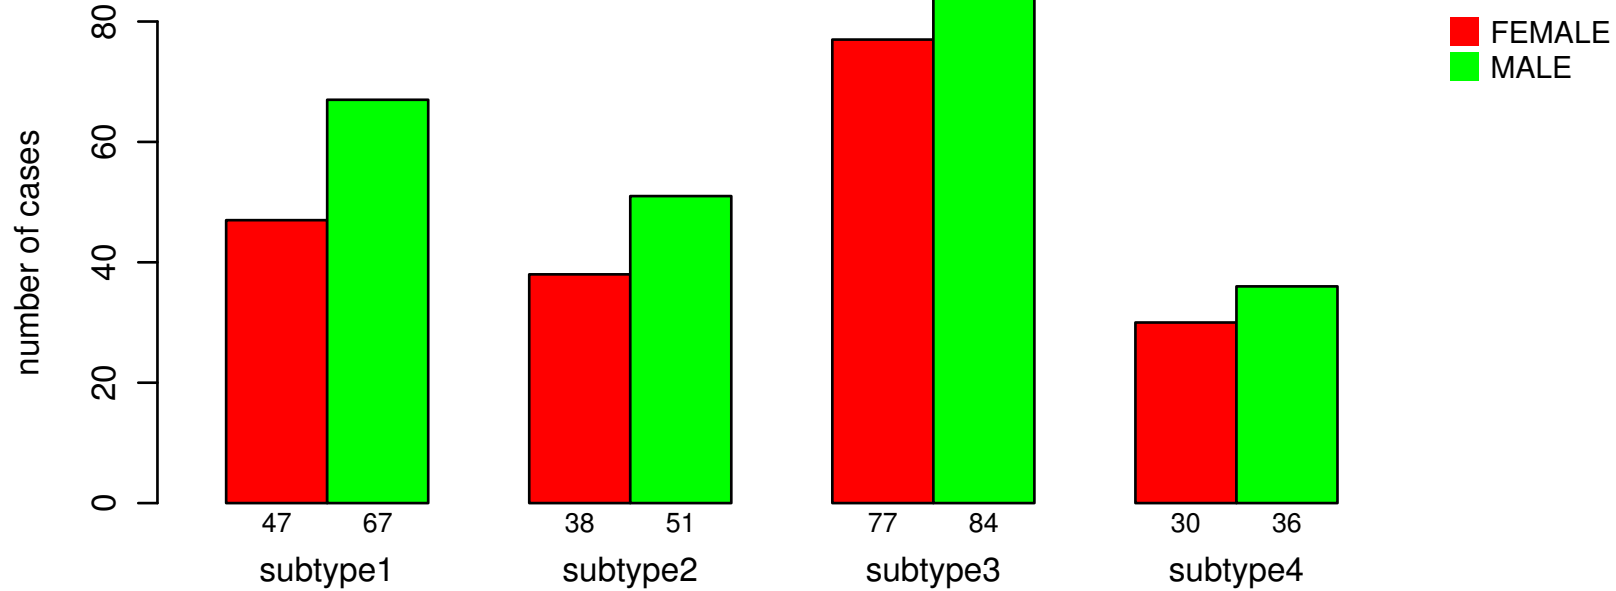

# GENDER

Fisher's exact test P = 0.719