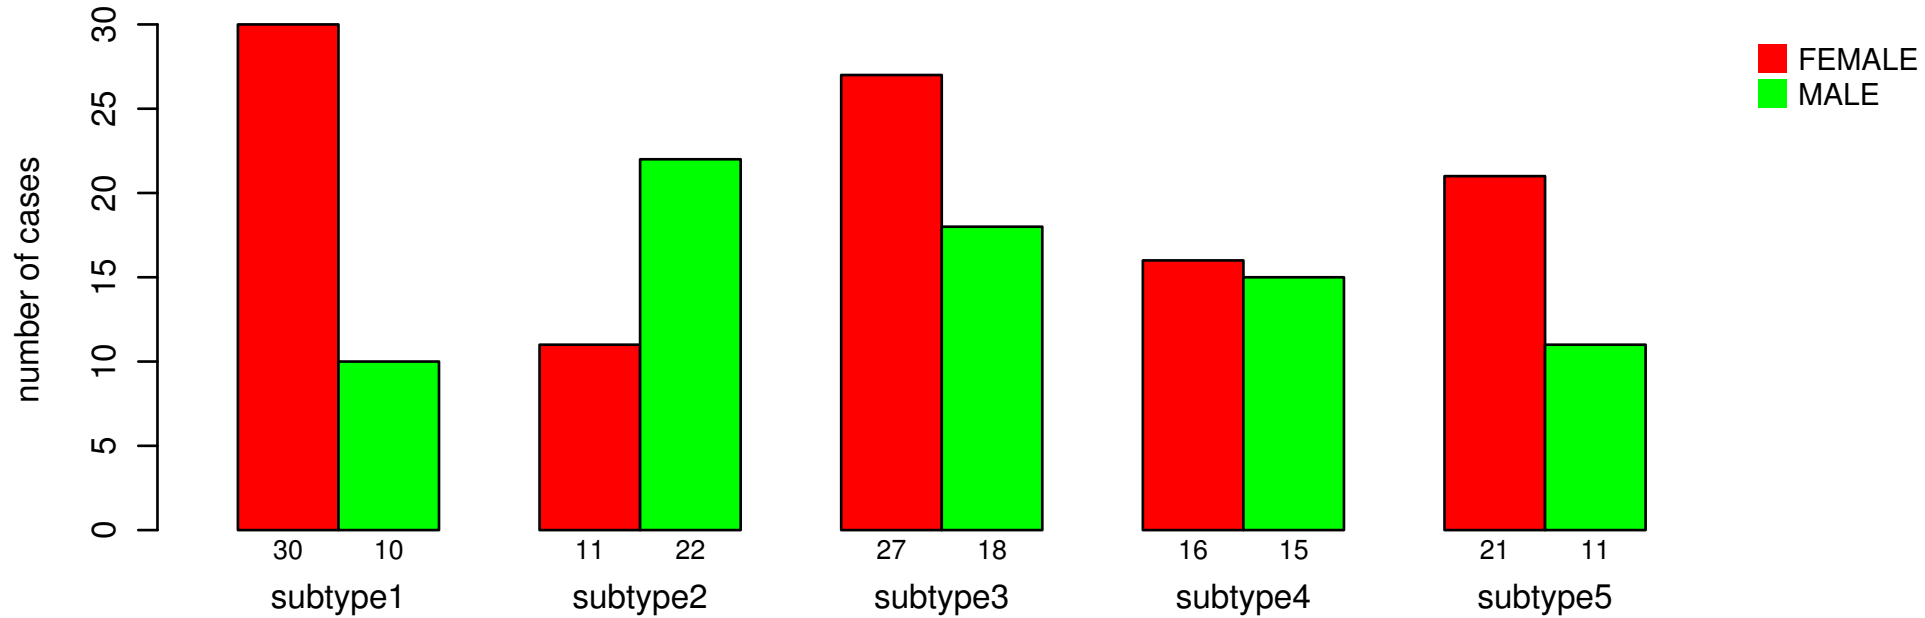

# GENDER

Fisher's exact test P = 0.00599