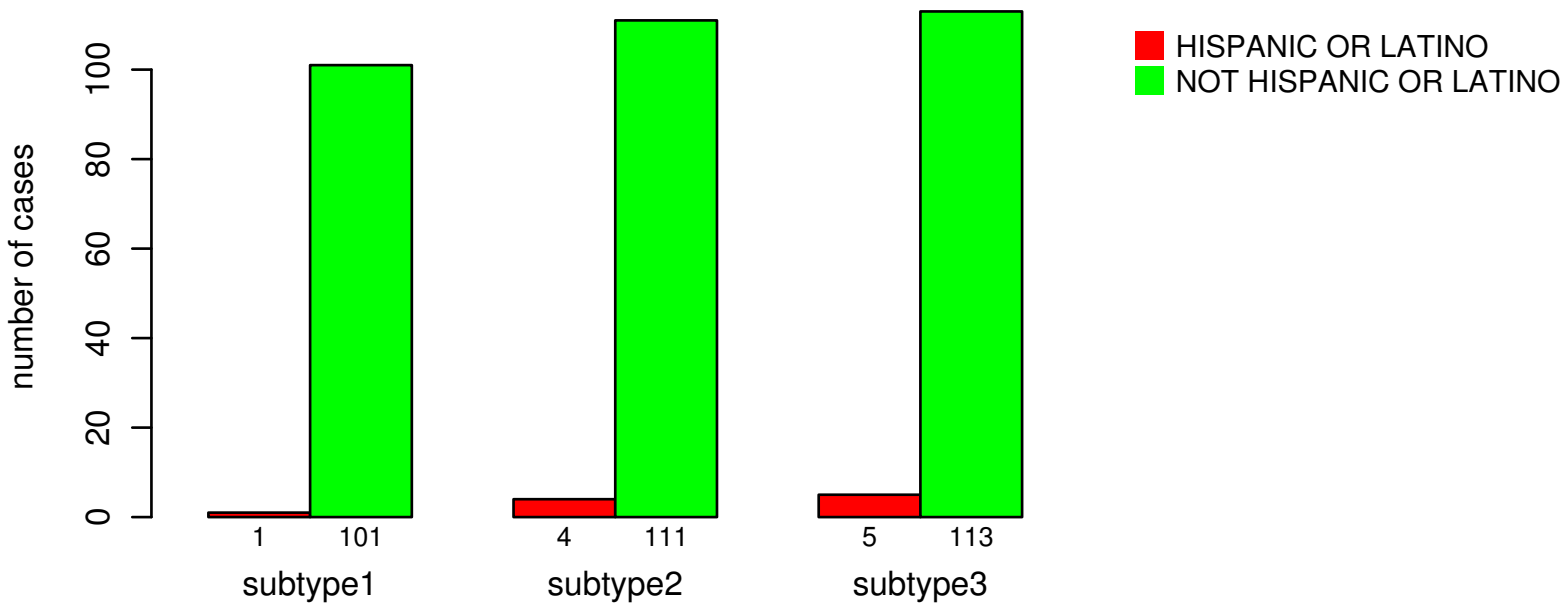

ETHNICITY

Fisher's exact test P = 0.367