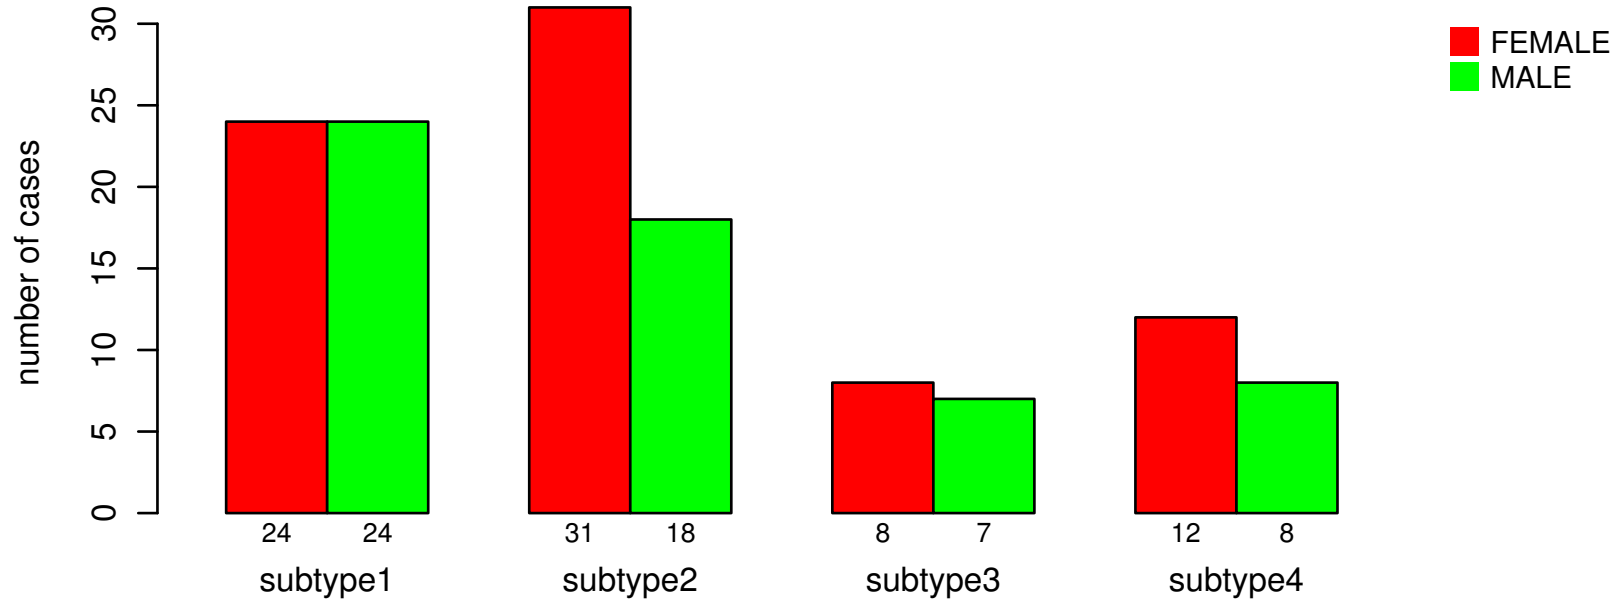

## GENDER

Fisher's exact test P = 0.605