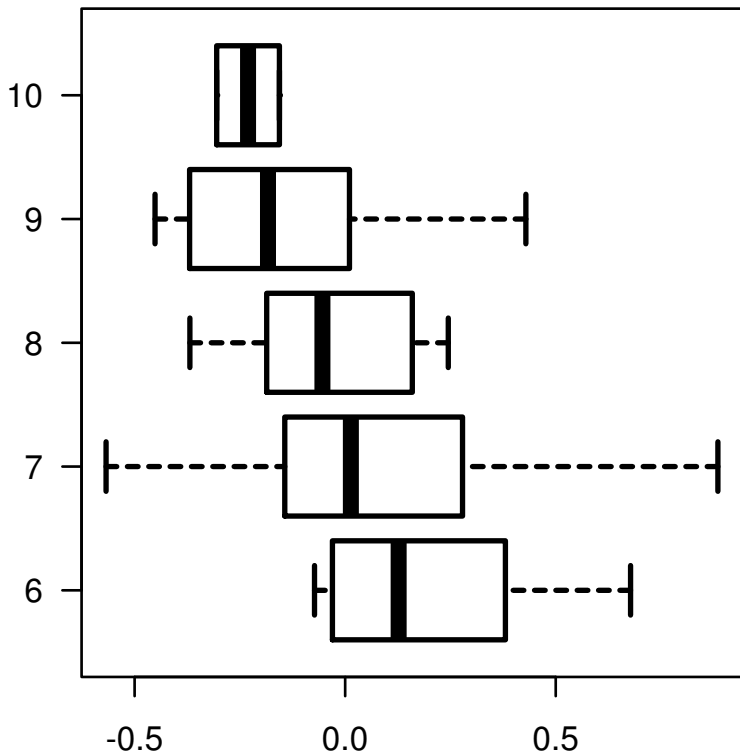

# MAP2K1|MEK1\_PS217\_S221-R-V

GLEASON\_SCORE

log2-EXPR  
Spearman.Corr= -0.307, P=8.16e-05