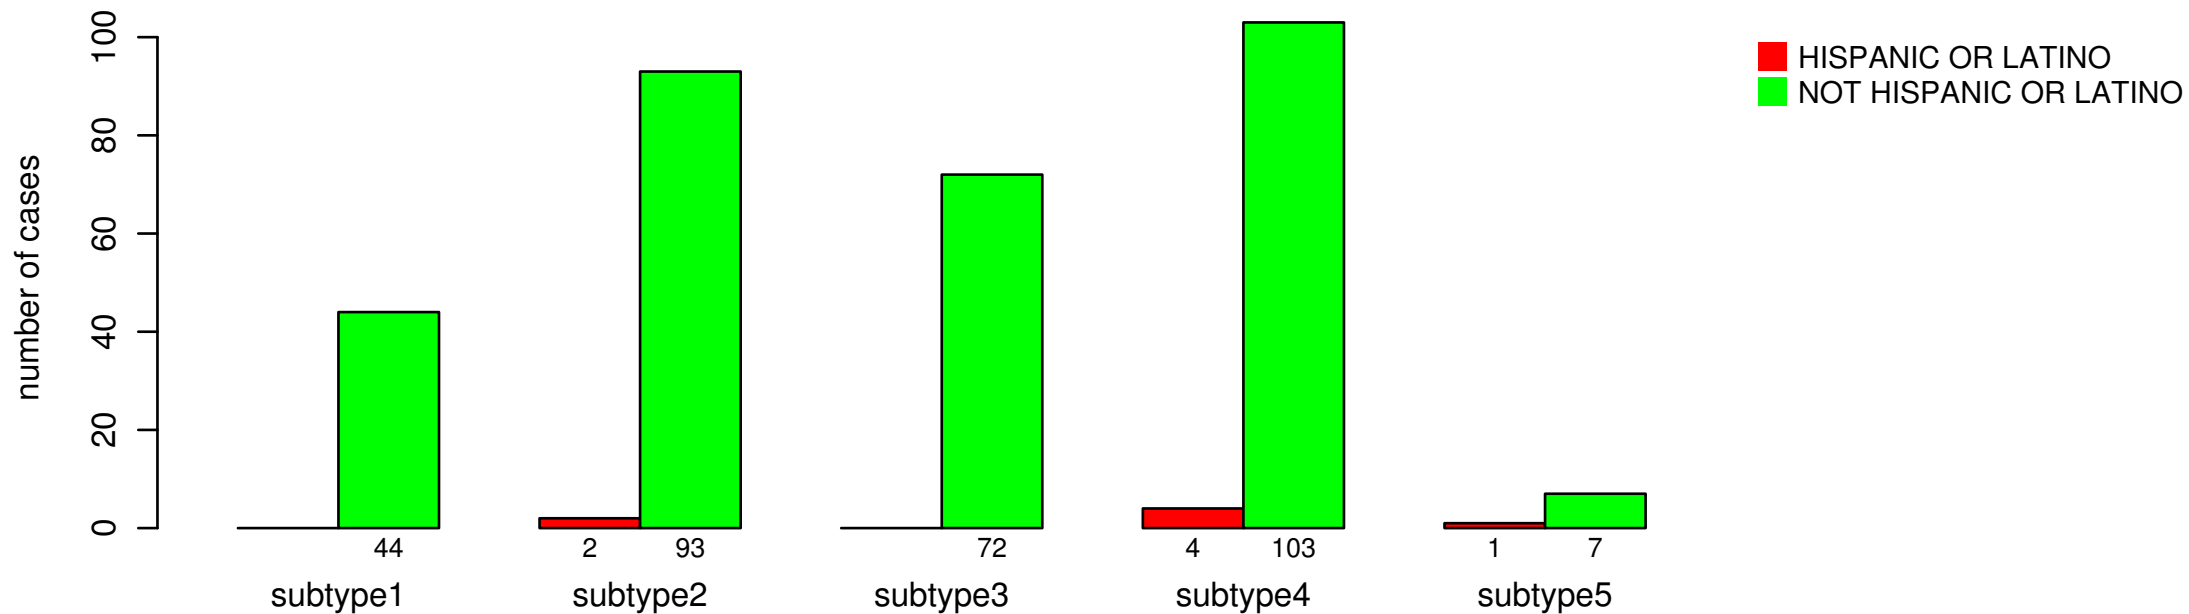

ETHNICITY

Fisher's exact test P = 0.0977