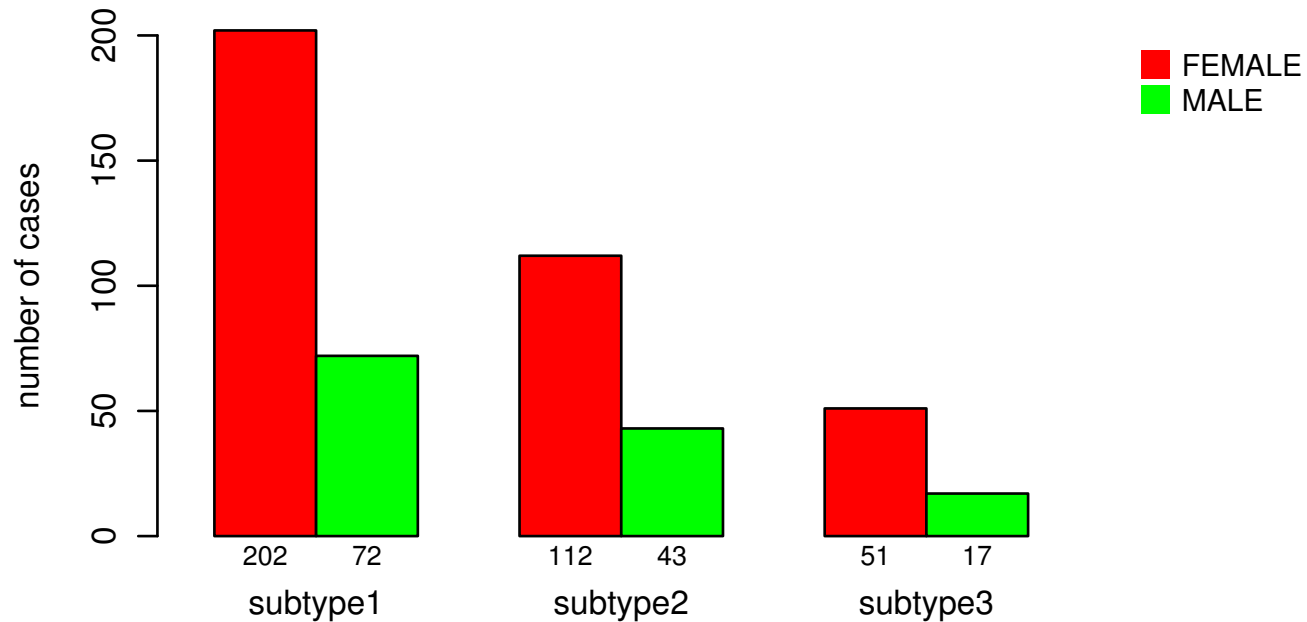

## GENDER

Fisher's exact test P = 0.899