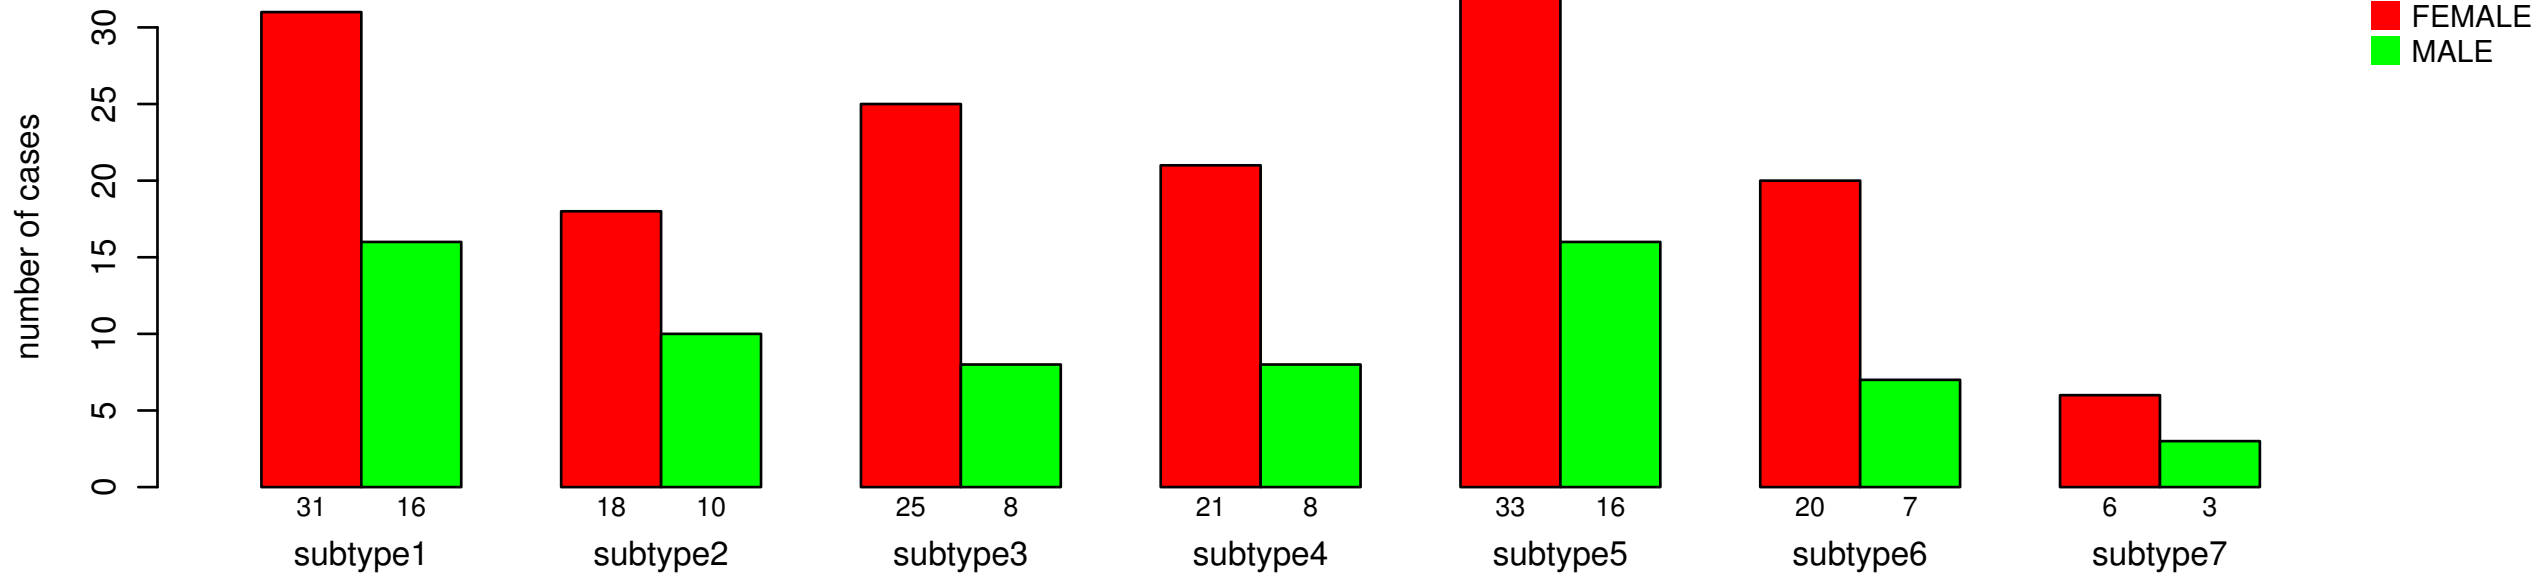

# GENDER

Fisher's exact test P = 0.941