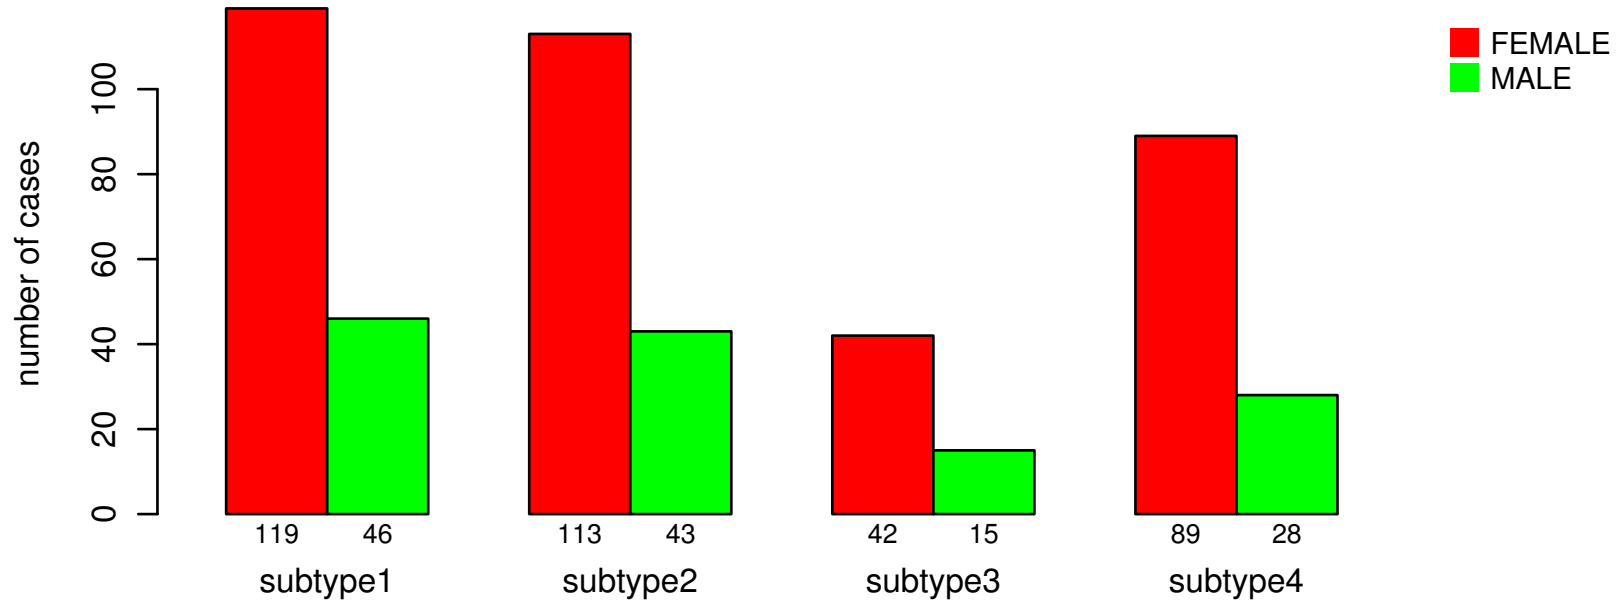

# GENDER

Fisher's exact test P = 0.891