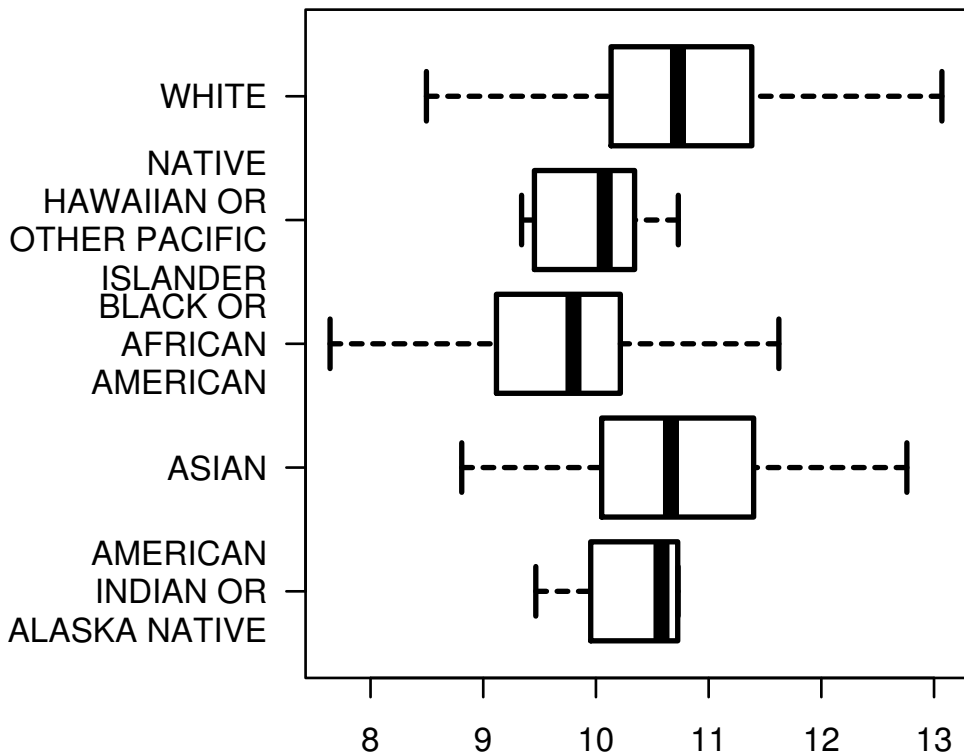

# SORD|6652

RACE

log<sub>2</sub>-EXPR  
Kruskal-Wallis P = 7.4e-15