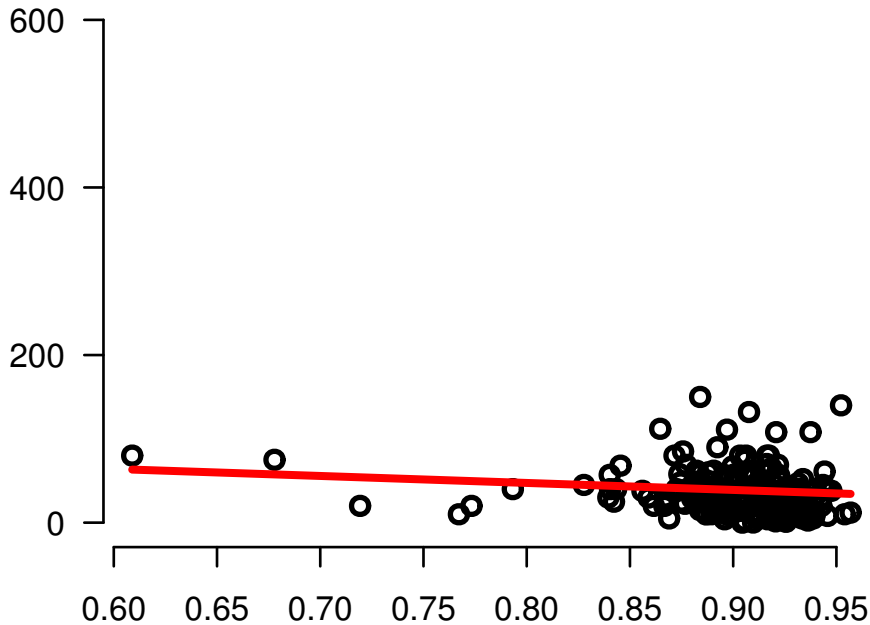

CAPNS1

NUMBER_PACK_YEARS_SMOKED

log₂-EXPR

Spearman.Corr= -0.26, P=0.000123