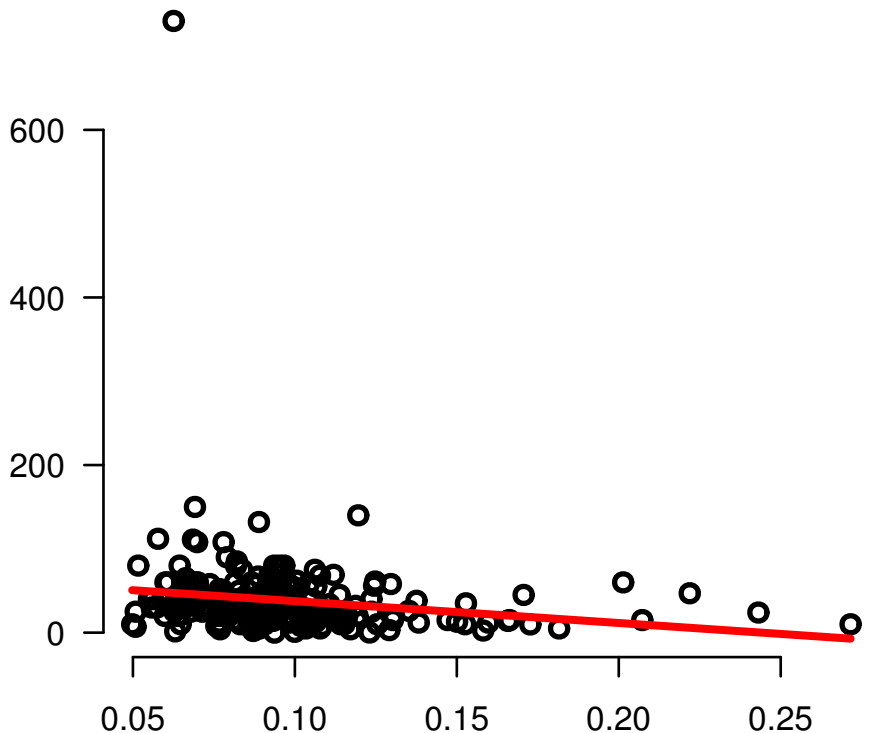

WDR78

NUMBER_PACK_YEARS_SMOKED

log₂-EXPR
Spearman.Corr= -0.26, P=0.000121