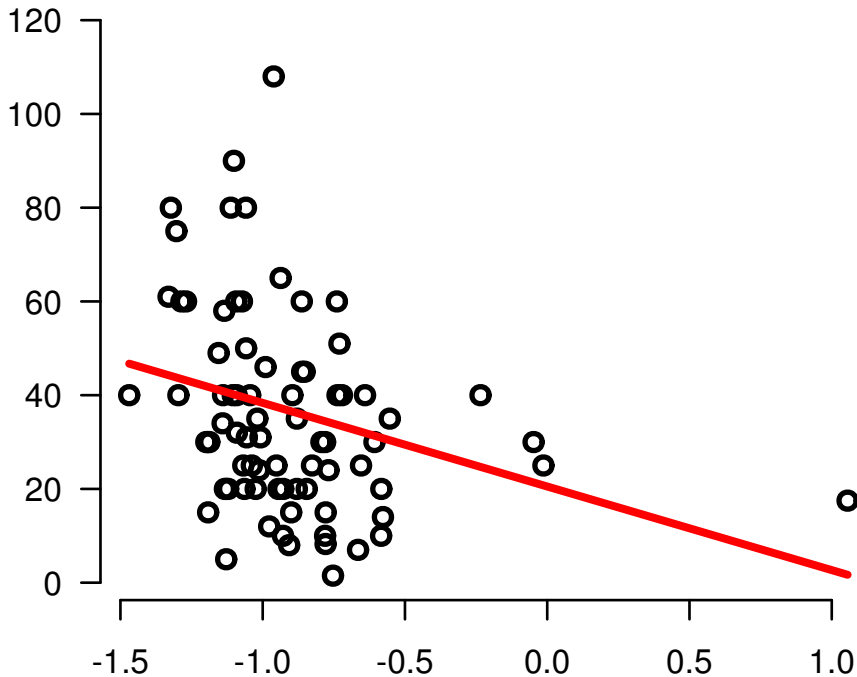

SFRS1|SF2

NUMBER_PACK_YEARS_SMOKED

Spearman.Corr= -0.331, P=0.0029

log2-EXPR