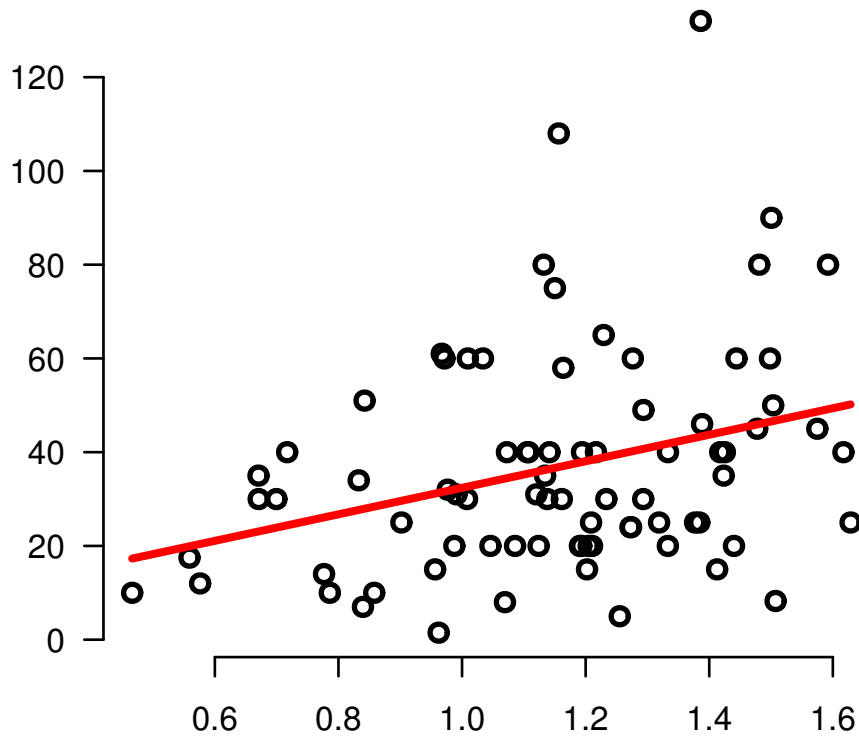

# EIF4E|EIF4E

NUMBER\_PACK\_YEARS\_SMOKED

Spearman.Corr= 0.31, P=0.00538