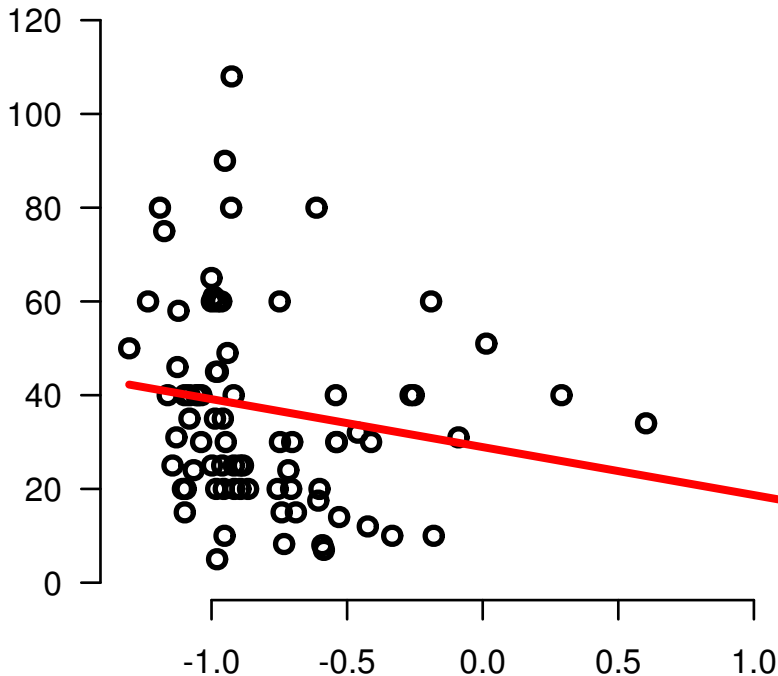

# RPS6KB1|P70S6K\_PT389

NUMBER\_PACK\_YEARS\_SMOKED

Spearman.Corr= -0.284, P=0.0112

log2-EXPR