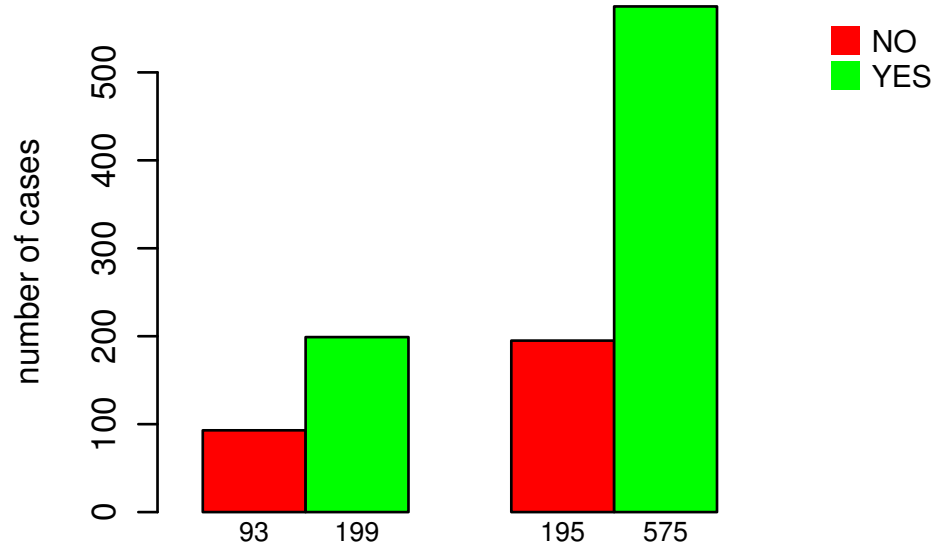

RADIATIONS_RADIATION_REGIMENINDICATION

DEL PEAK 18(9Q21.11) MUTATED

Fisher's exact test P = 0.0368