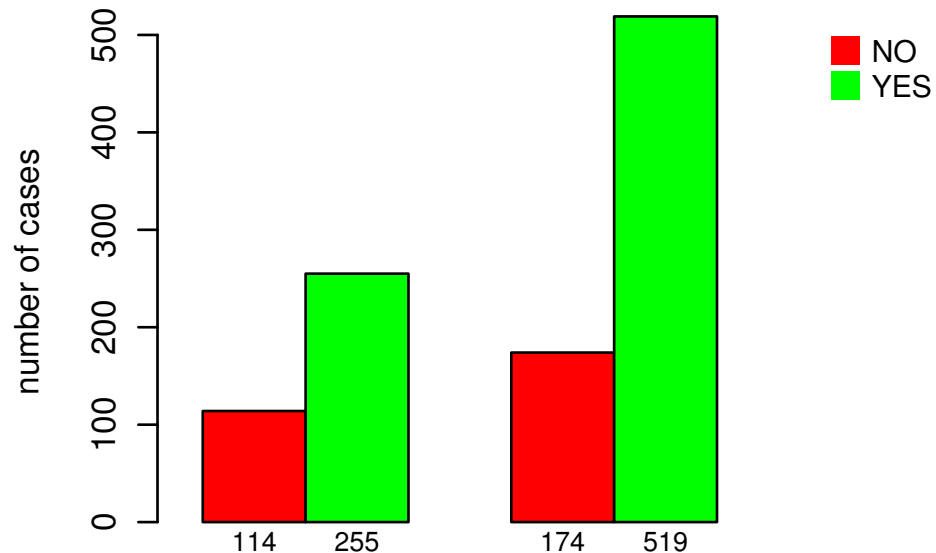

RADIATIONS_RADIATION_REGIMENINDICATION

DEL PEAK 31(15Q13.1) MUTATED

Fisher's exact test P = 0.0502