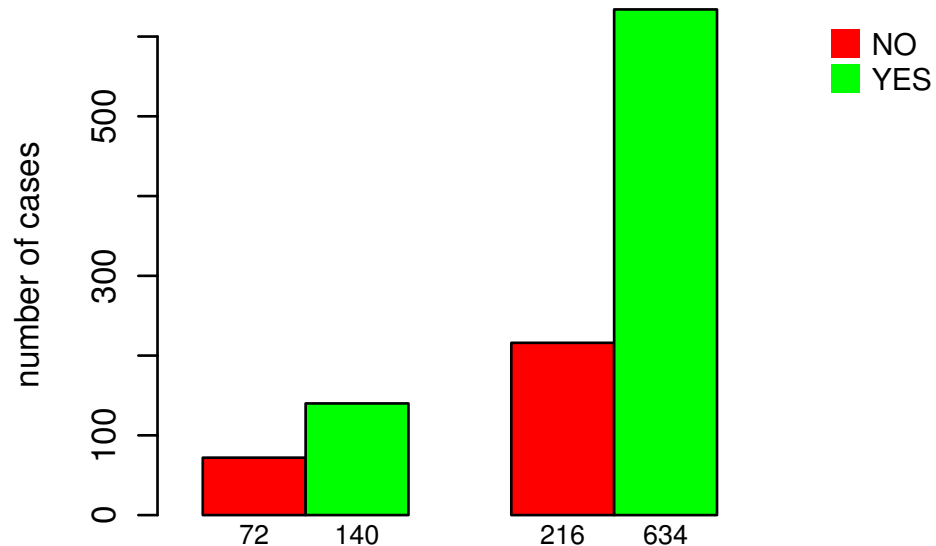

RADIATIONS_RADIATION_REGIMENINDICATION

DEL PEAK 37(19Q13.32) MUTATED

Fisher's exact test P = 0.0154