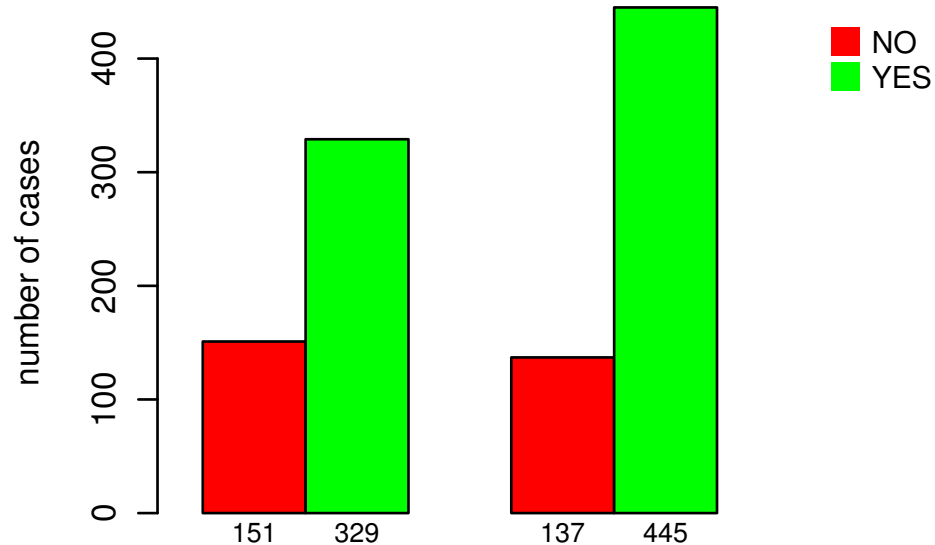

RADIATIONS_RADIATION_REGIMENINDICATION

DEL PEAK 40(22Q13.32) MUTATED

Fisher's exact test P = 0.00444