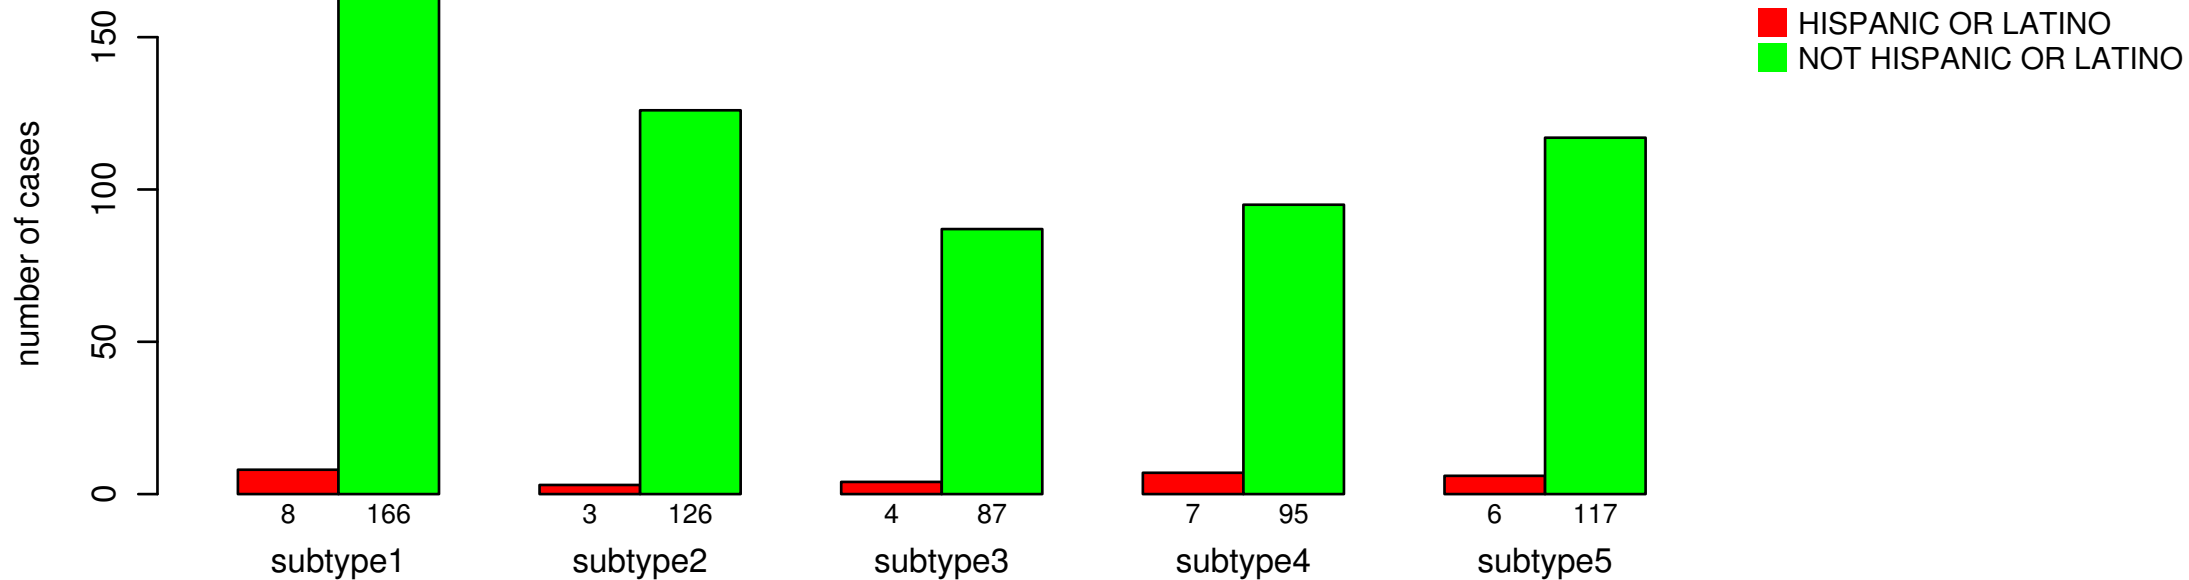

ETHNICITY

Fisher's exact test P = 0.571