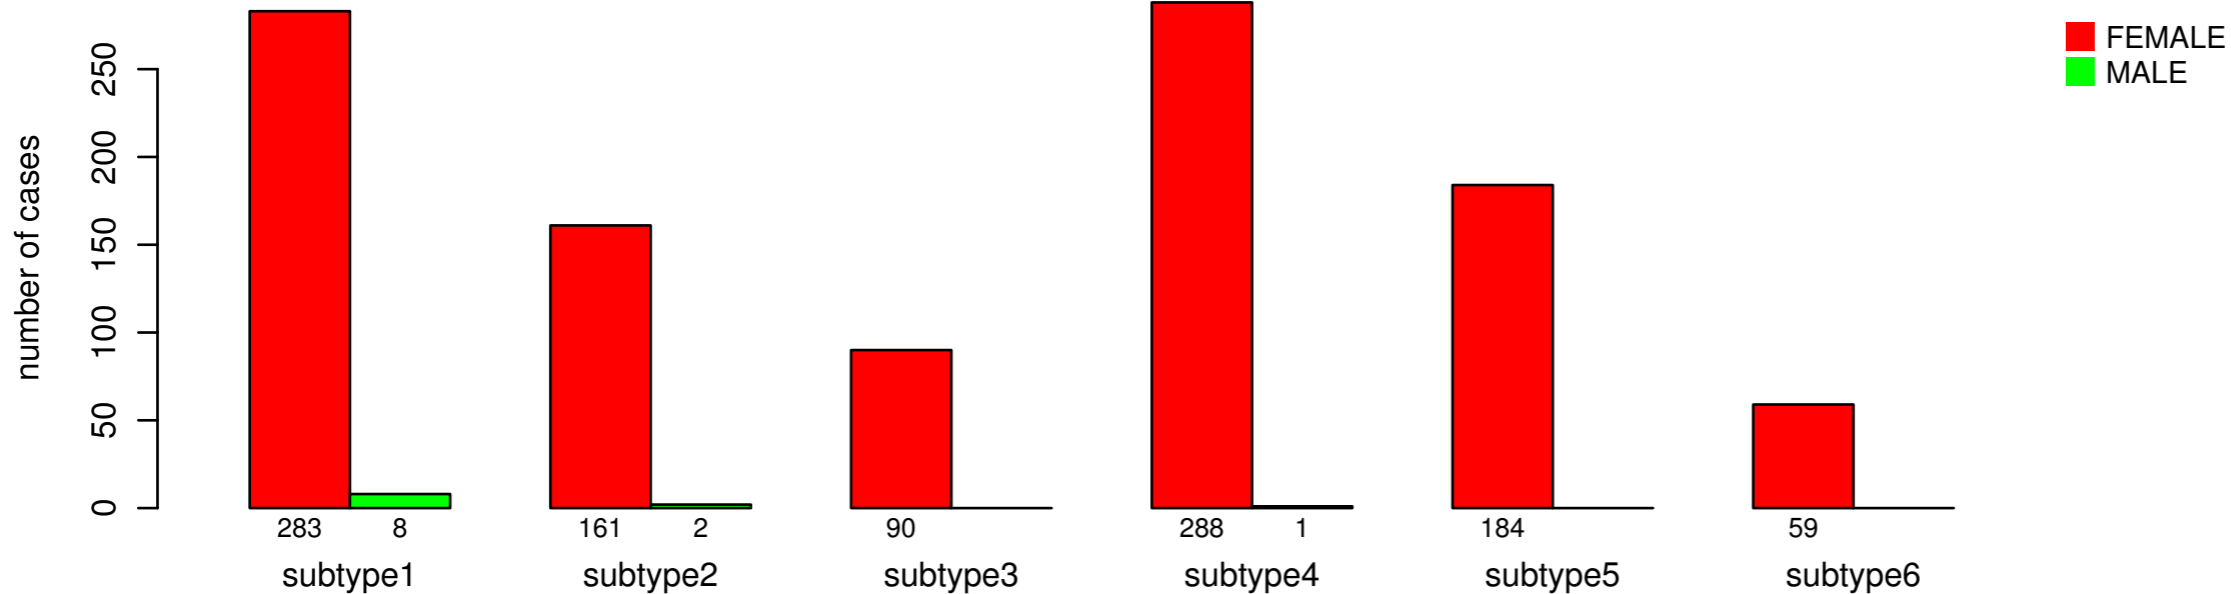

# GENDER

Fisher's exact test P = 0.0397