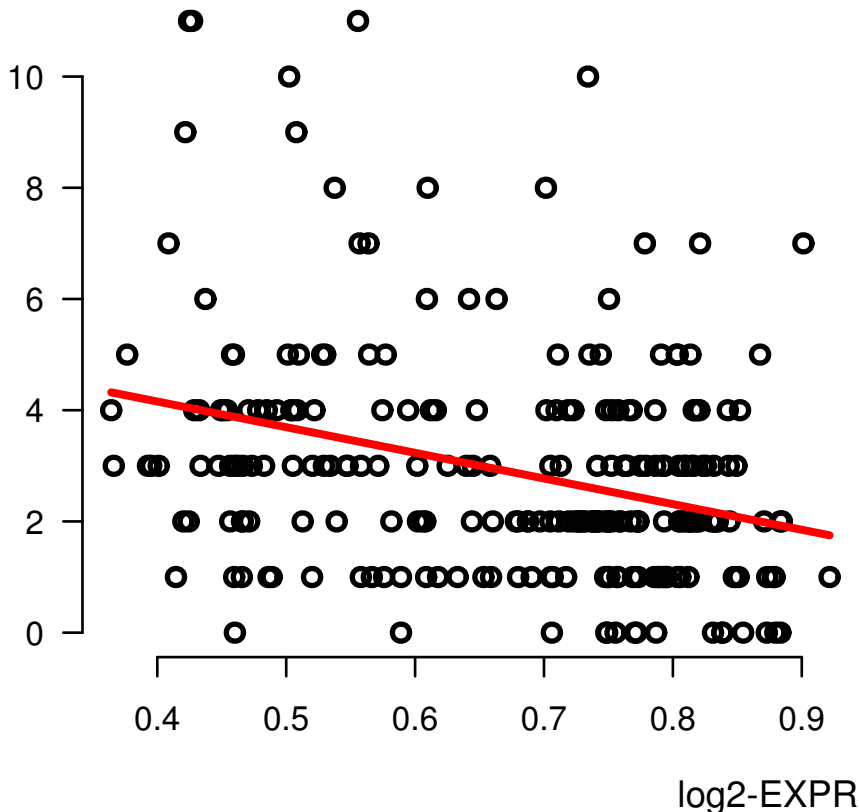

ZNF713

PREGNANCIES_COUNT_LIVE_BIRTH

Spearman.Corr = -0.304, P = 1.09e-06