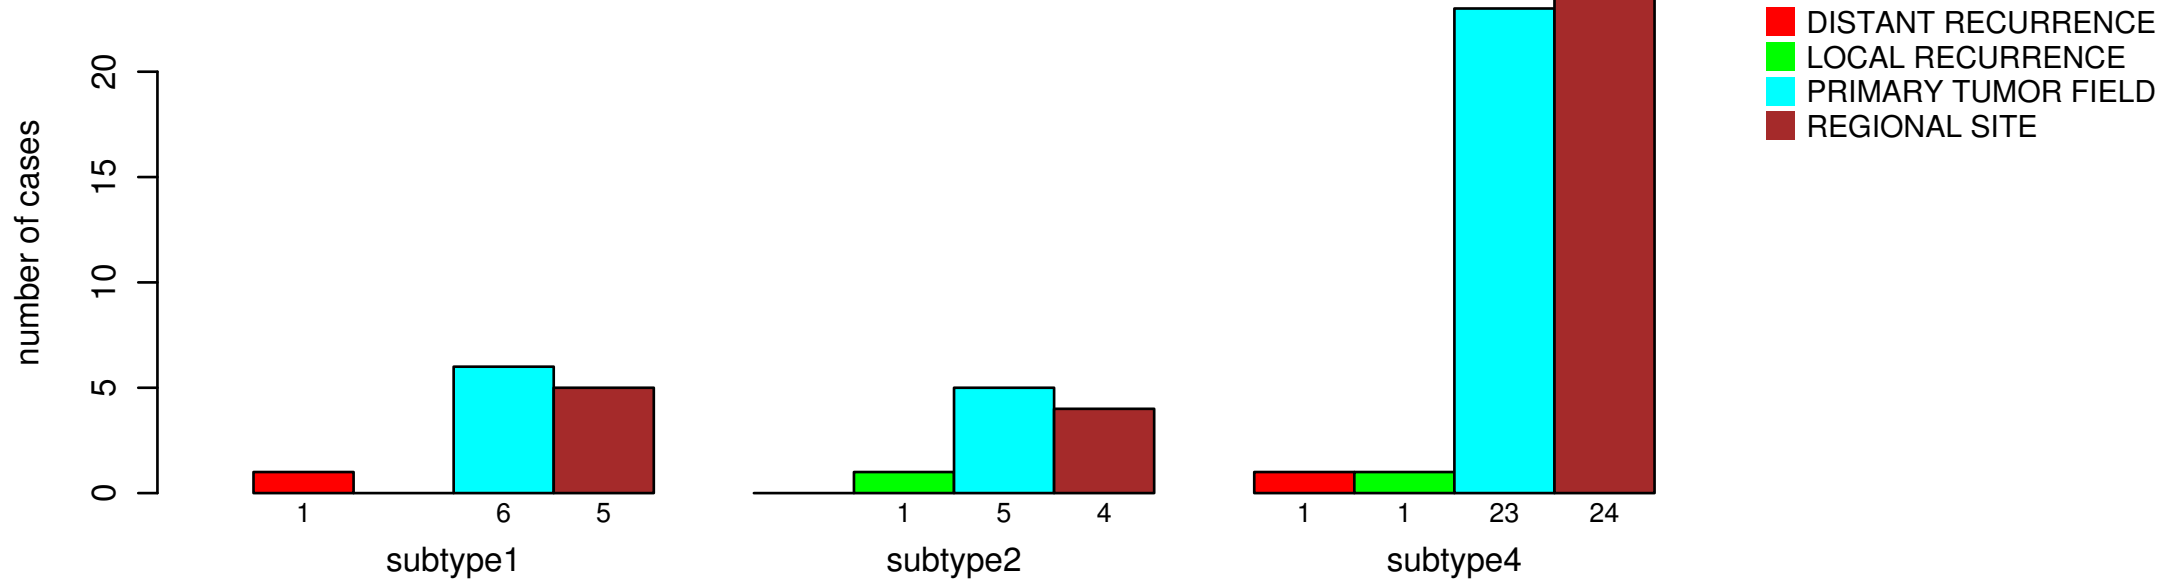

# RADIATION\_THERAPY\_SITE

Fisher's exact test P = 0.589