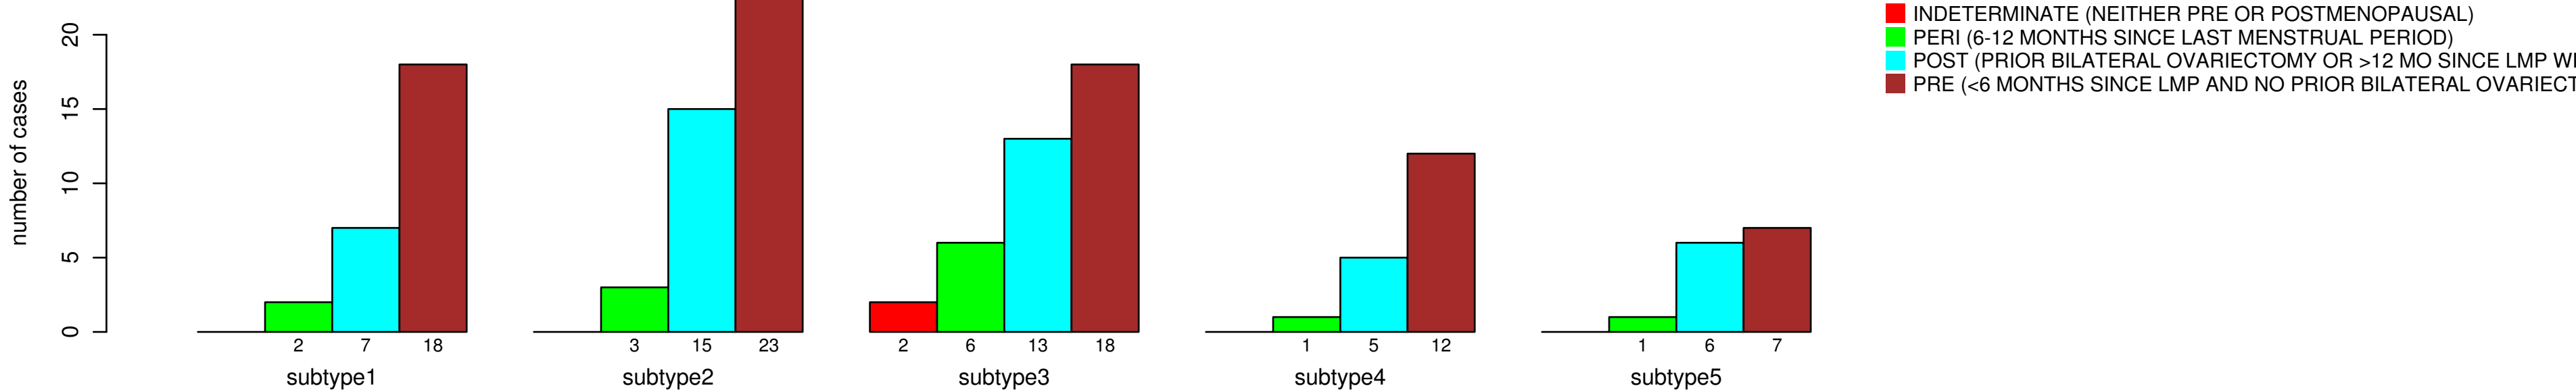

# MENOPAUSE\_STATUS

Fisher's exact test P = 0.802