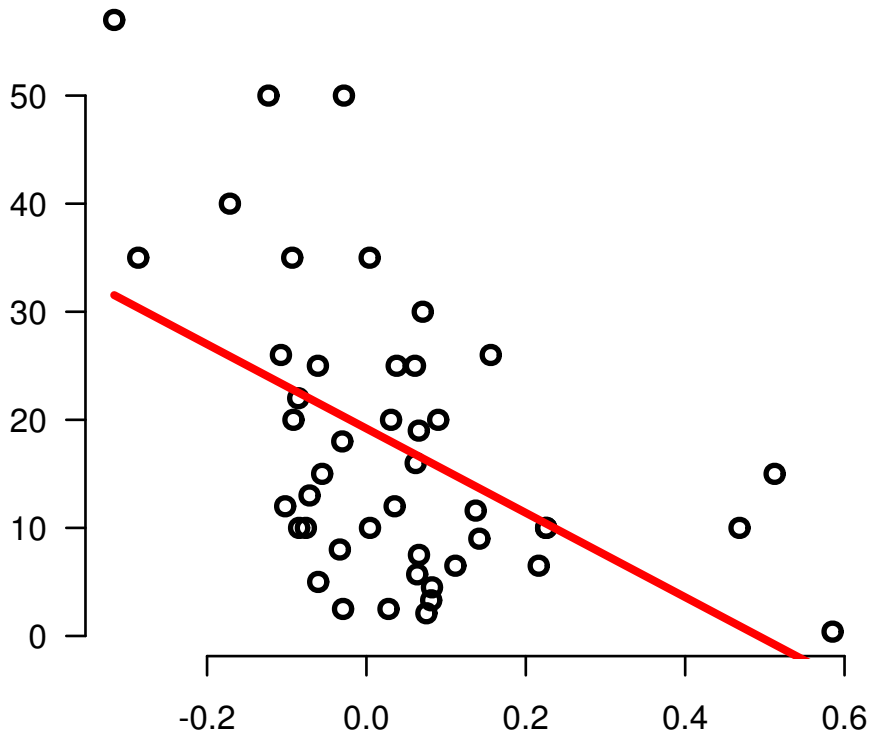

MET|C-MET_PY1235-R-V

TOBACCO_SMOKING_PACK_YEARS_SMOKED

Spearman.Corr= -0.49, P=0.000626