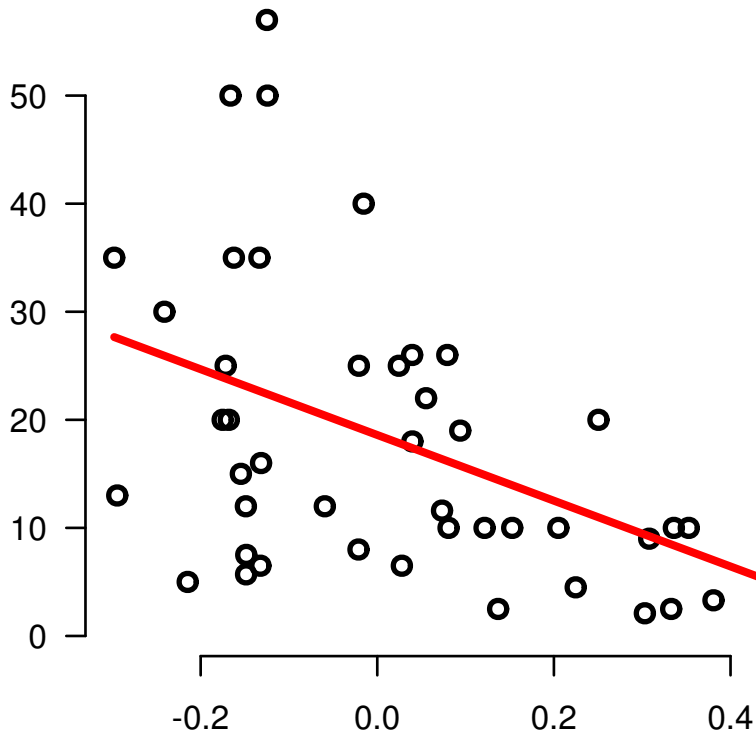

MAPK8|JNK_PT183_PY185-R-V

TOBACCO_SMOKING_PACK_YEARS_SMOKED

log2-EXPR
Spearman.Corr= -0.475, P=0.000975