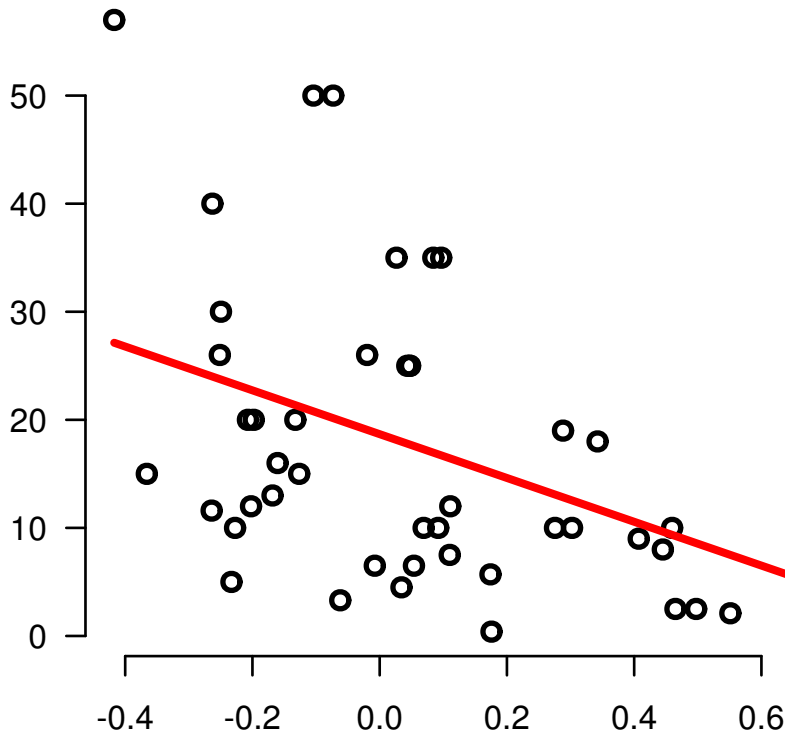

INPP4B|INPP4B-R-V

TOBACCO_SMOKING_PACK_YEARS_SMOKED

\log_2 -EXPR

Spearman.Corr= -0.438, P=0.00263