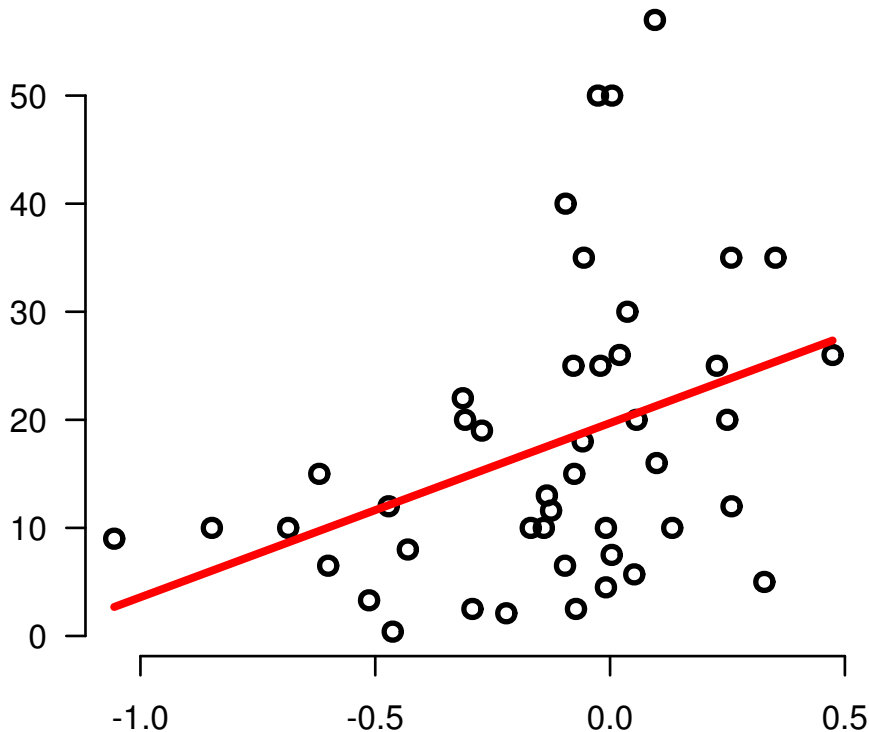

PDK1|PDK1_PS241-R-V

TOBACCO_SMOKING_PACK_YEARS_SMOKED

\log_2 -EXPR
Spearman.Corr= 0.418, P=0.00423