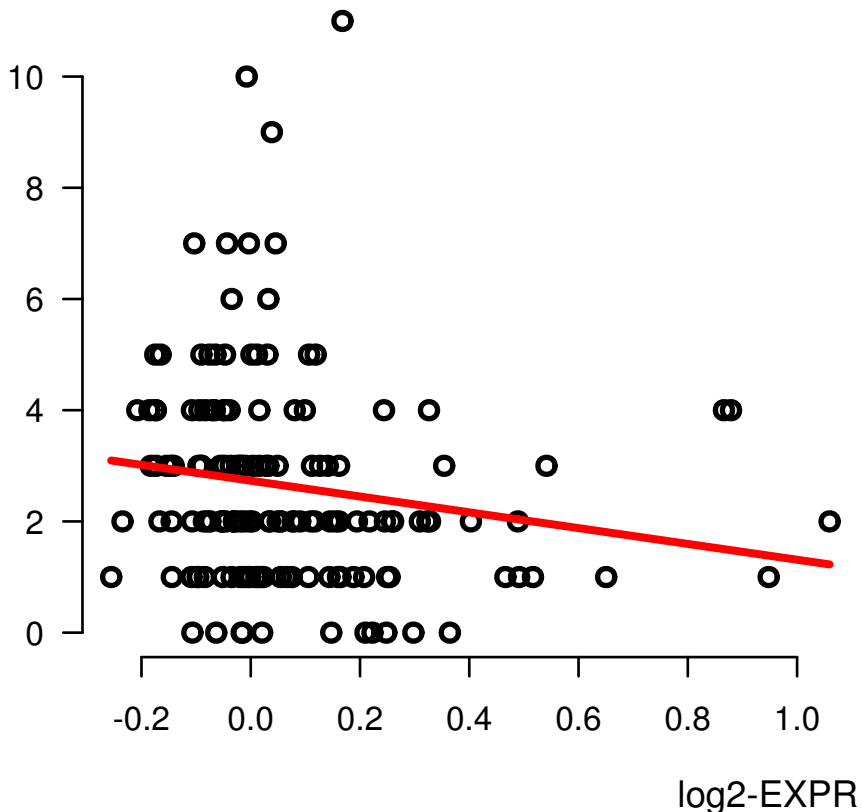

ETS1|ETS-1-R-V

PREGNANCIES_COUNT_LIVE_BIRTH

Spearman.Corr= -0.251, P=0.00193