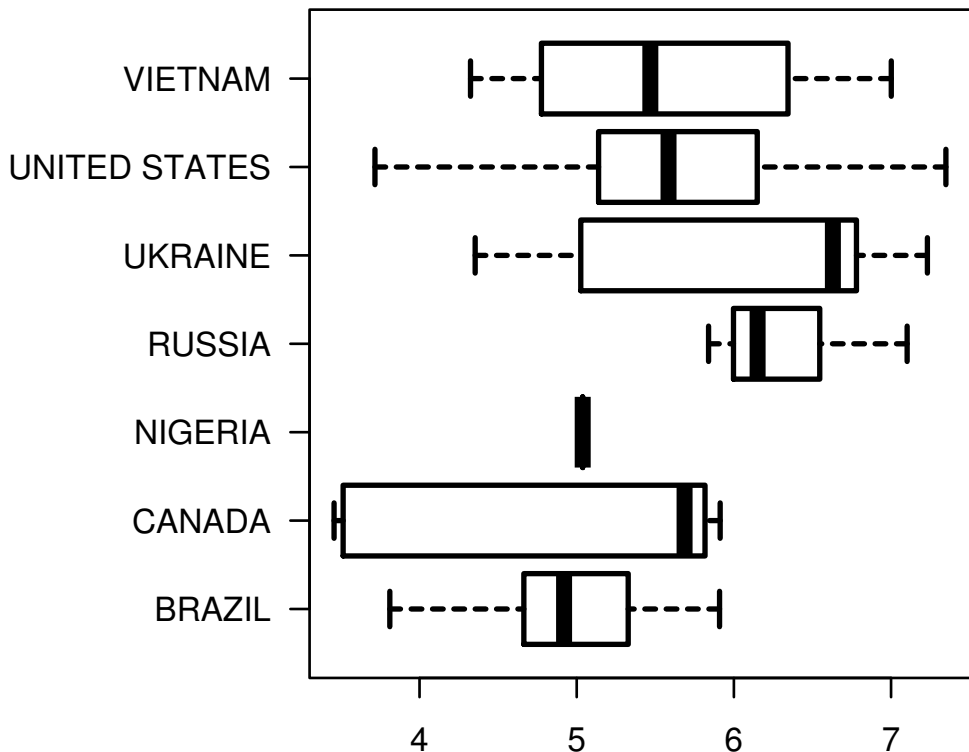

RAB6C|84084

REMENT_COUNTRY

log2-EXPR
Kruskal-Wallis P = 5.61e-09