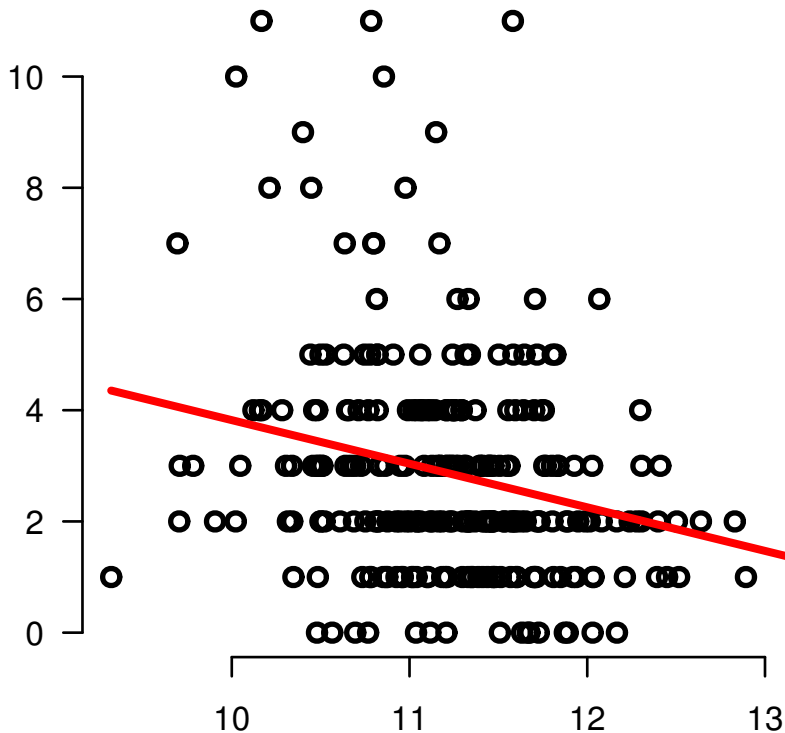

SDCBP|6386

PREGNANCIES_COUNT_LIVE_BIRTH

Spearman.Corr = -0.247, P = 5.97e-05

\log_2 -EXPR