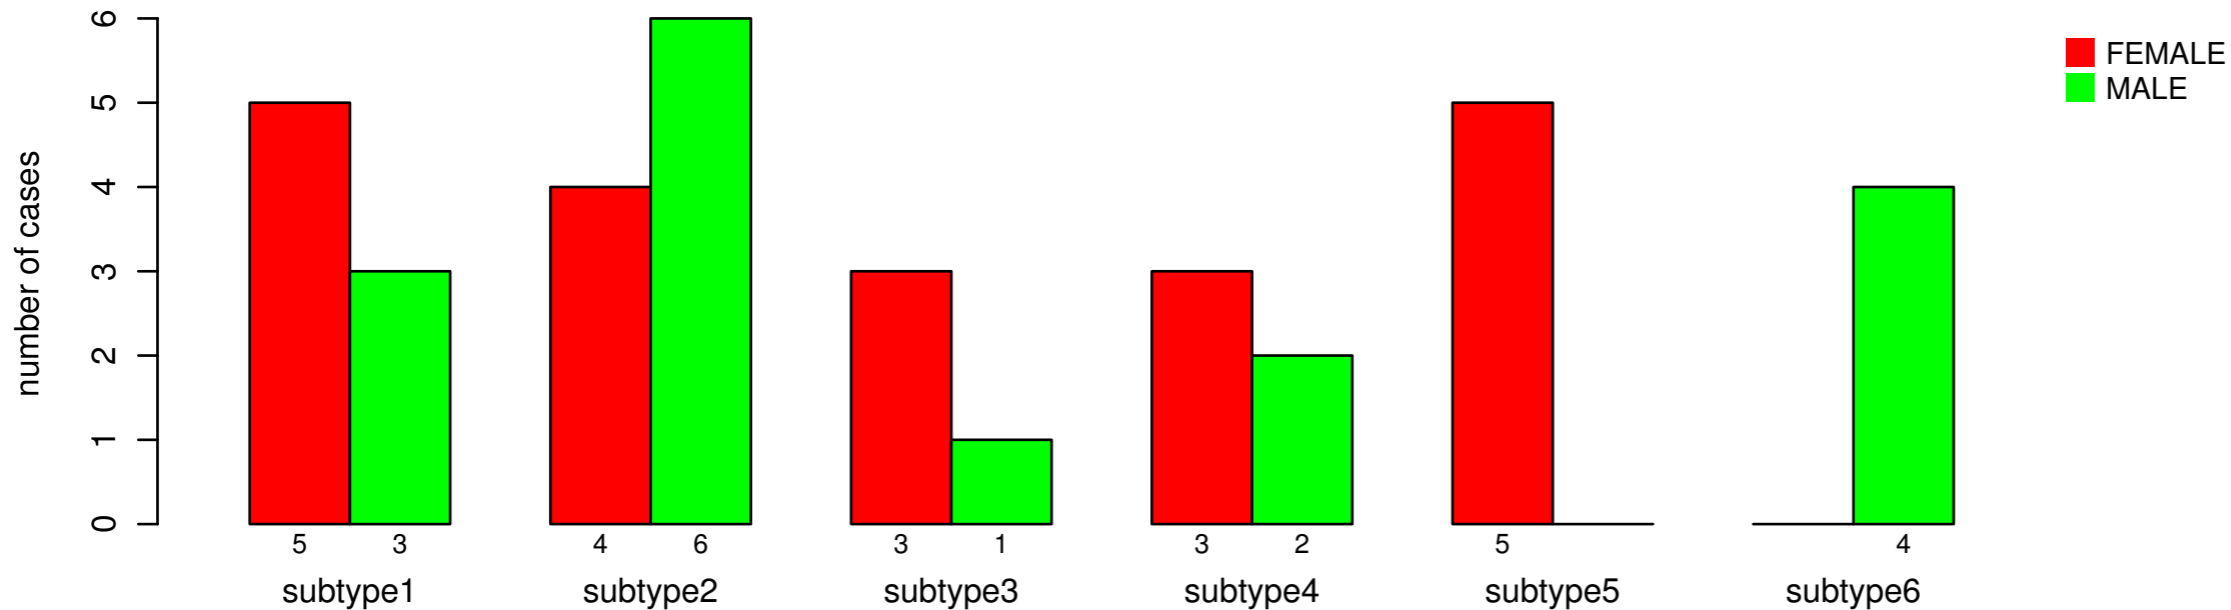

# GENDER

Fisher's exact test P = 0.0504