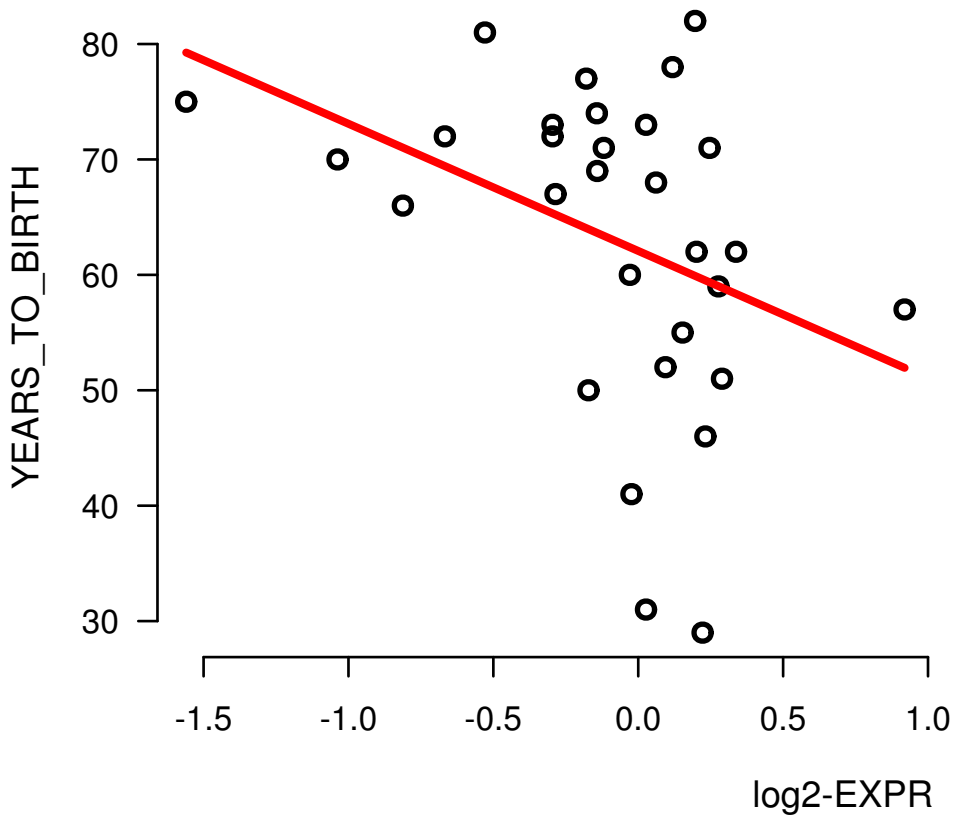

RPS6KB1|P70S6K-R-V

Spearman.Corr= -0.448, P=0.013