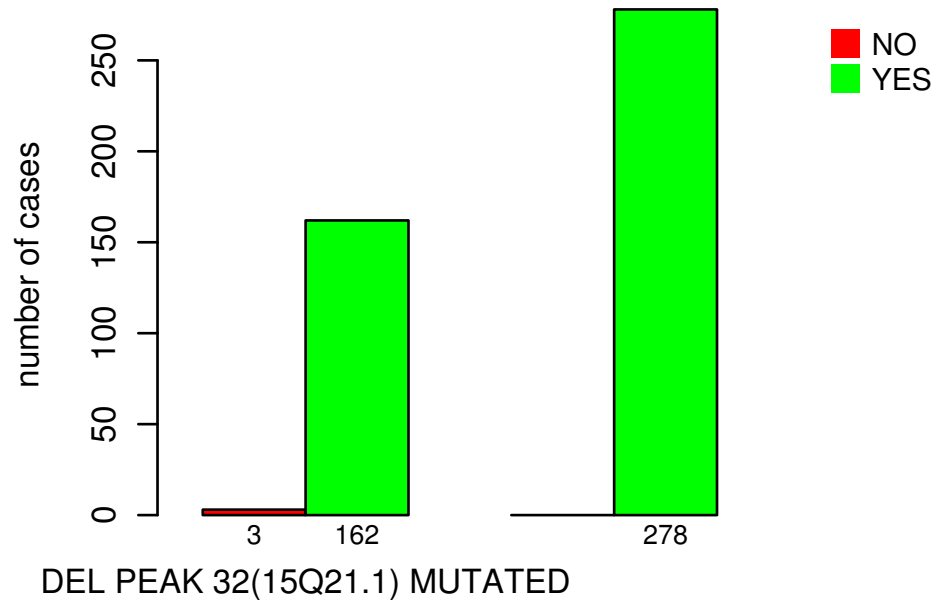

RADIATIONS_RADIATION_REGIMENINDICATION

DEL PEAK 32(15Q21.1) MUTATED

Fisher's exact test P = 0.0511