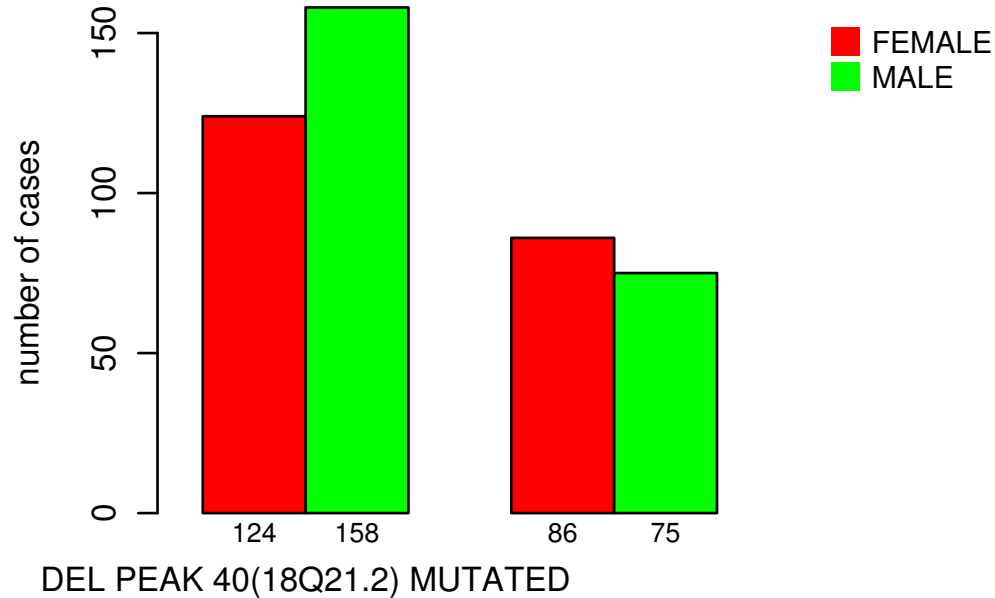

# GENDER

Fisher's exact test P = 0.0606