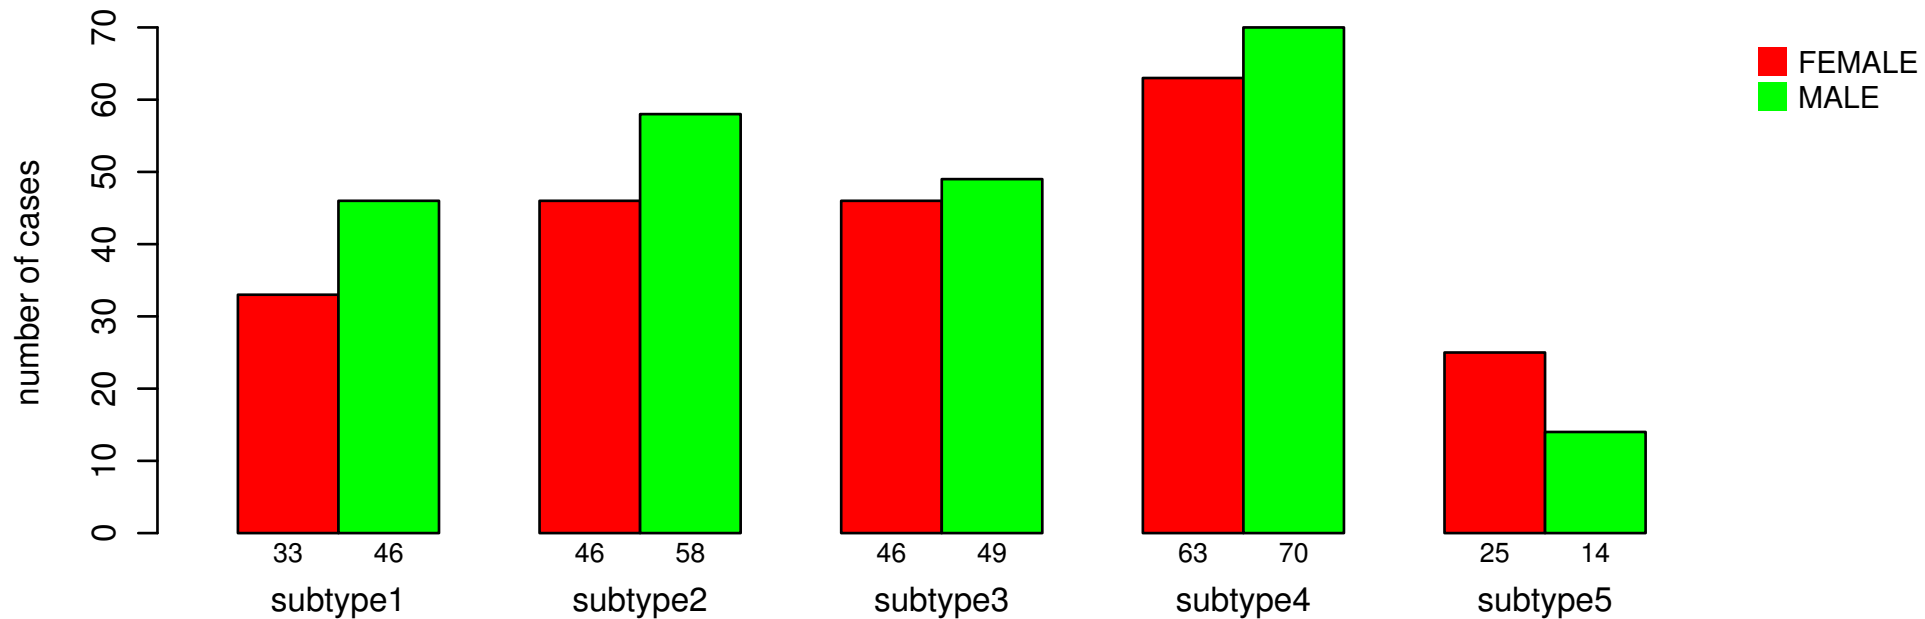

## GENDER

Fisher's exact test P = 0.216