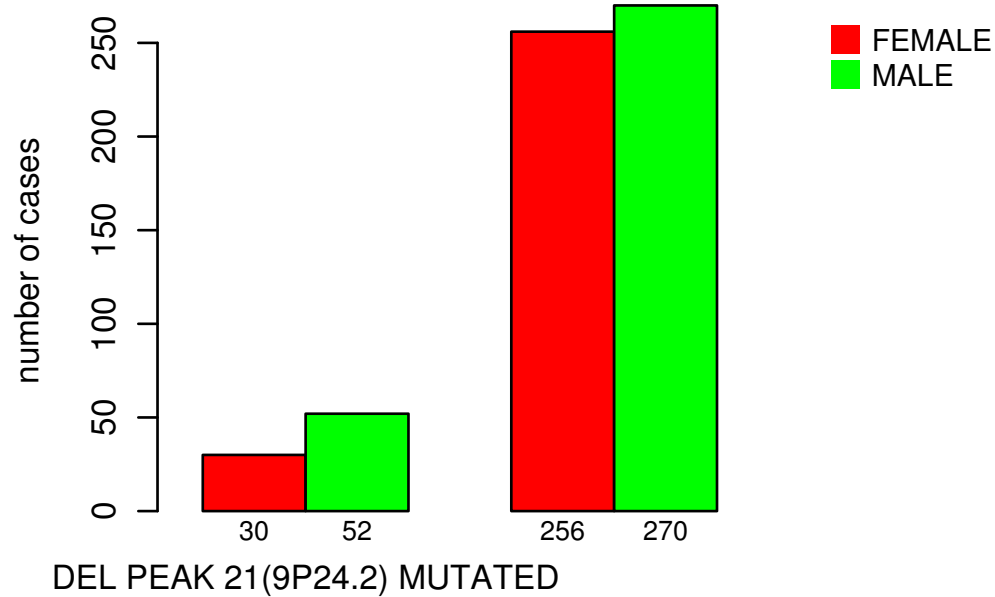

# GENDER

Fisher's exact test P = 0.0437