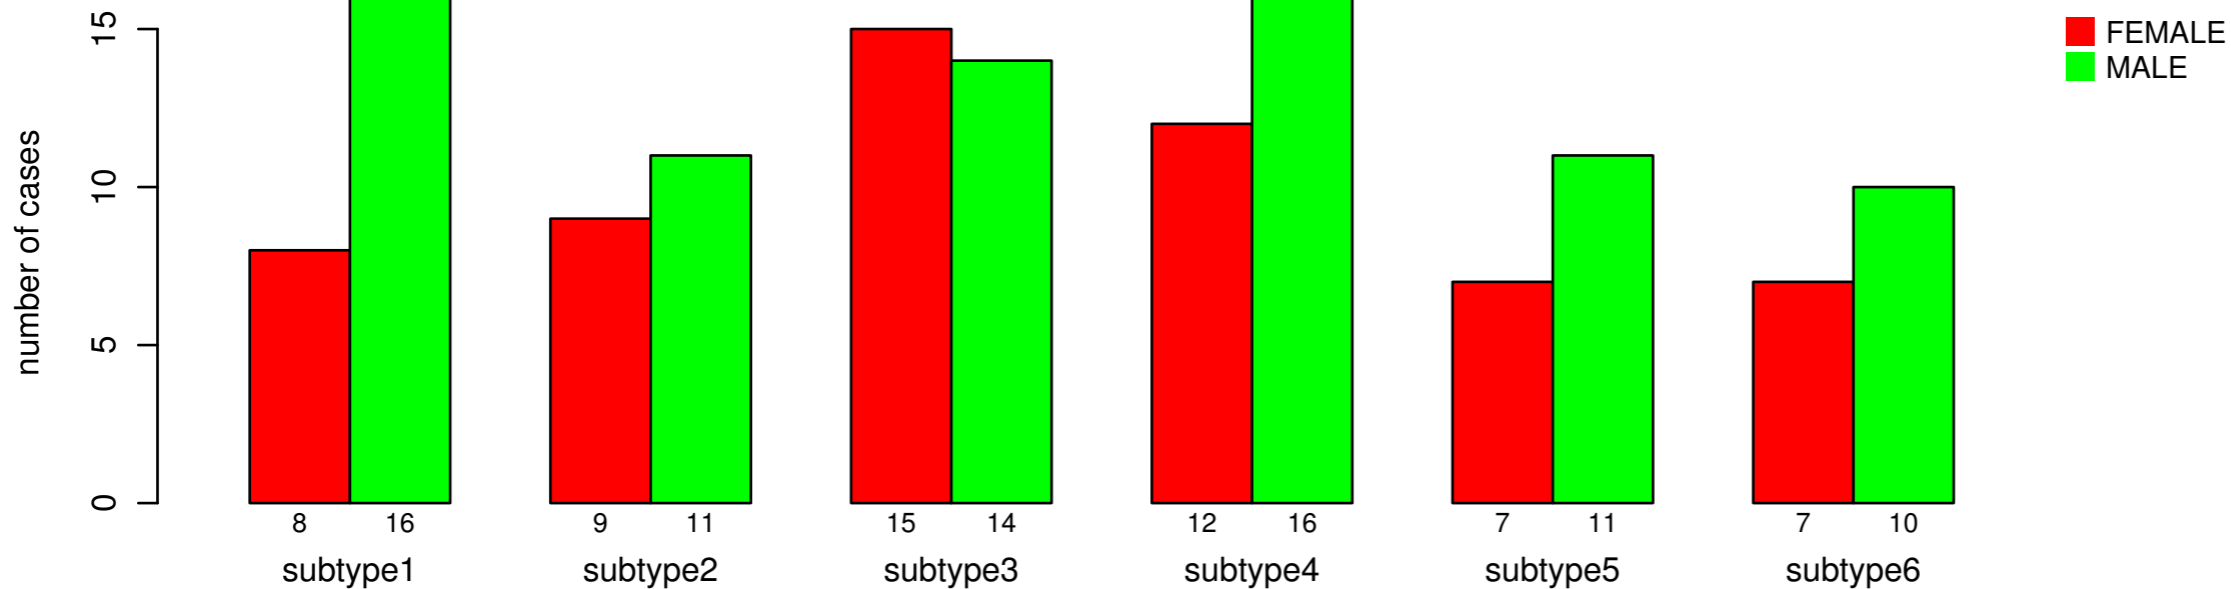

# GENDER

Fisher's exact test P = 0.856