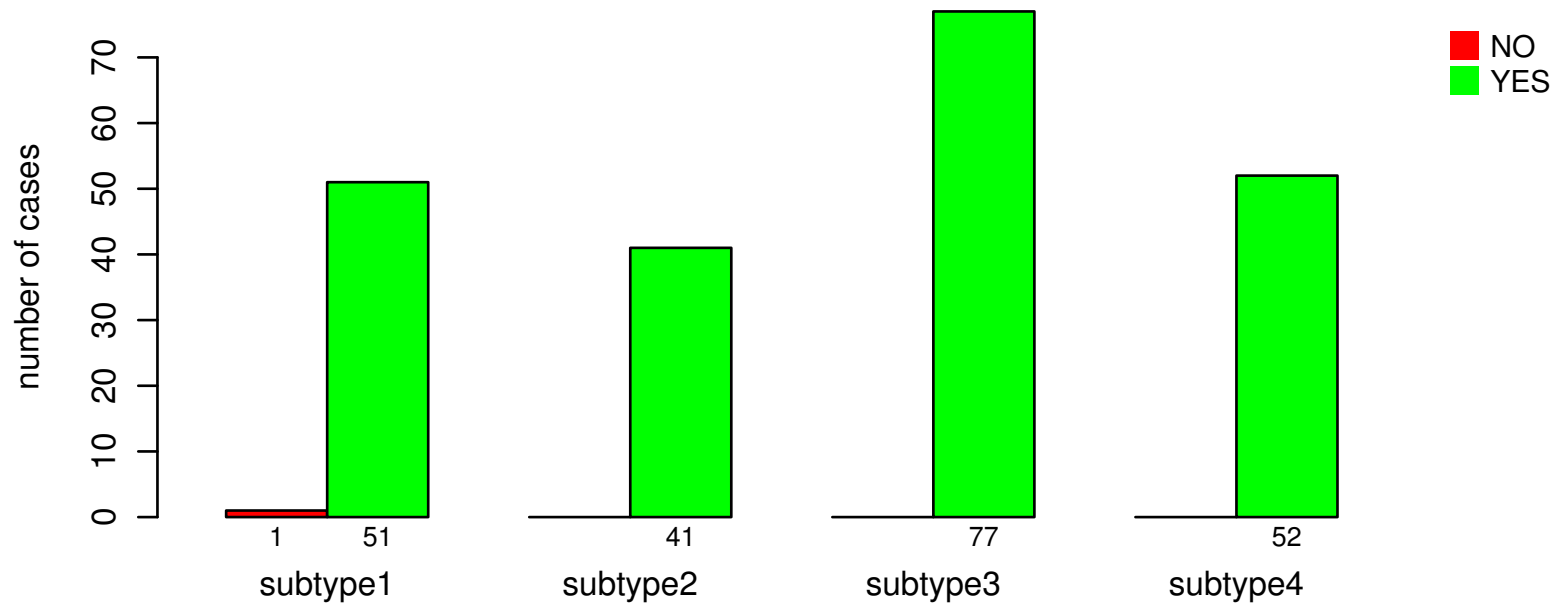

# RADIATIONS\_RADIATION\_REGIMENINDICATION

Fisher's exact test P = 0.654