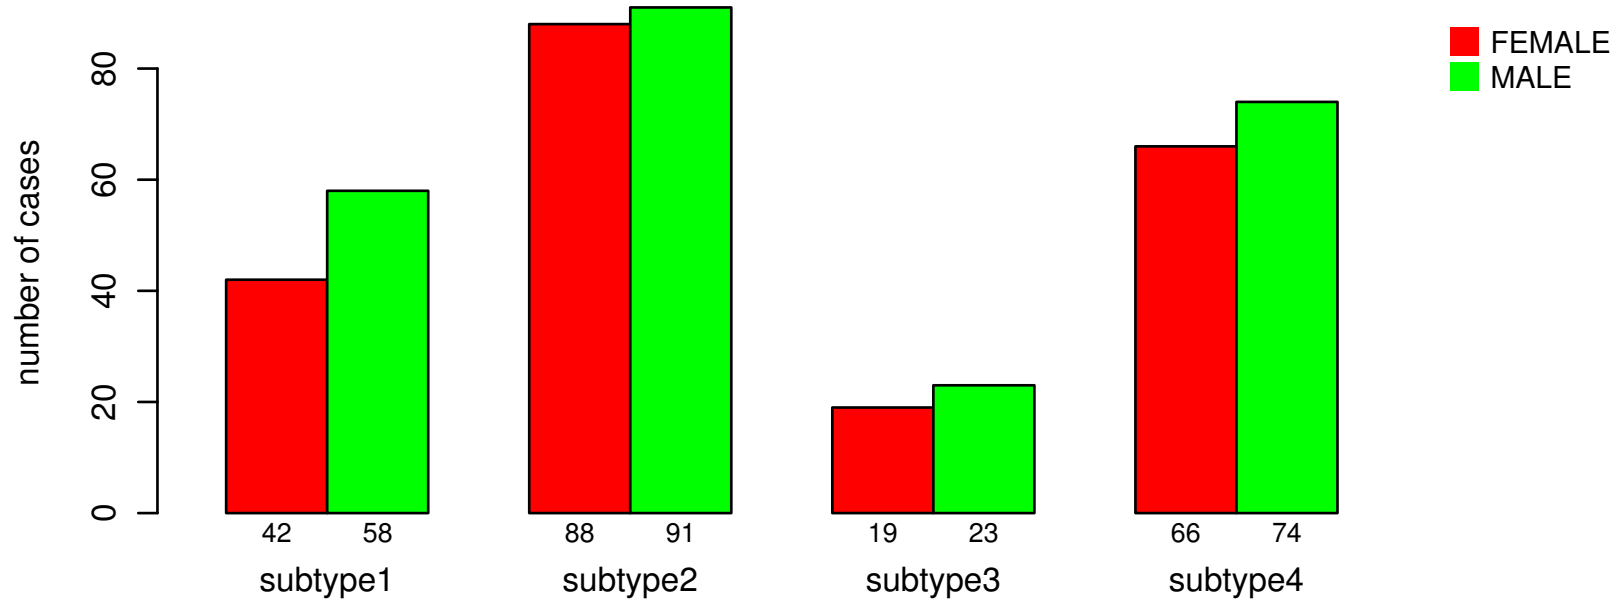

# GENDER

Fisher's exact test P = 0.716