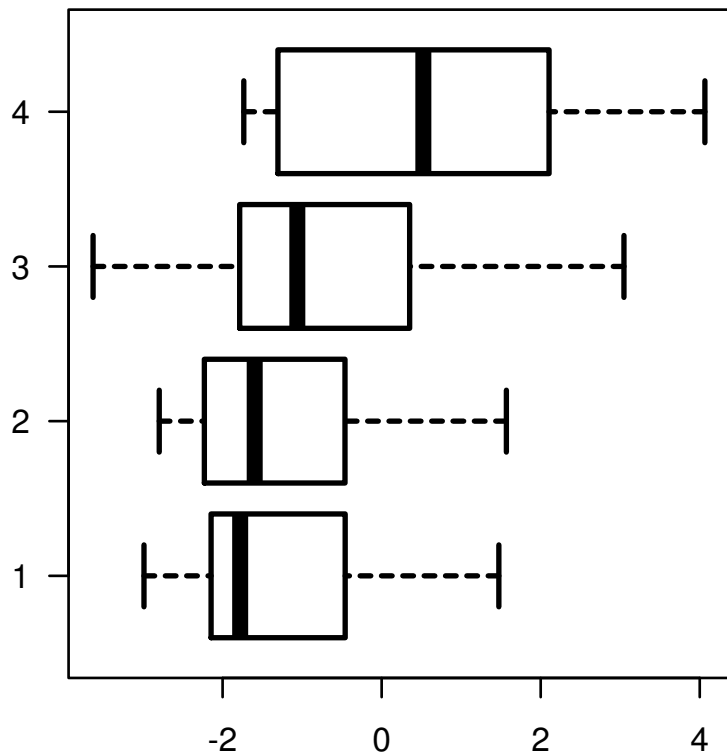

THBS4

THOLOGY_T_STAGE

Spearman.Corr= 0.262, $P=7.67e-05$