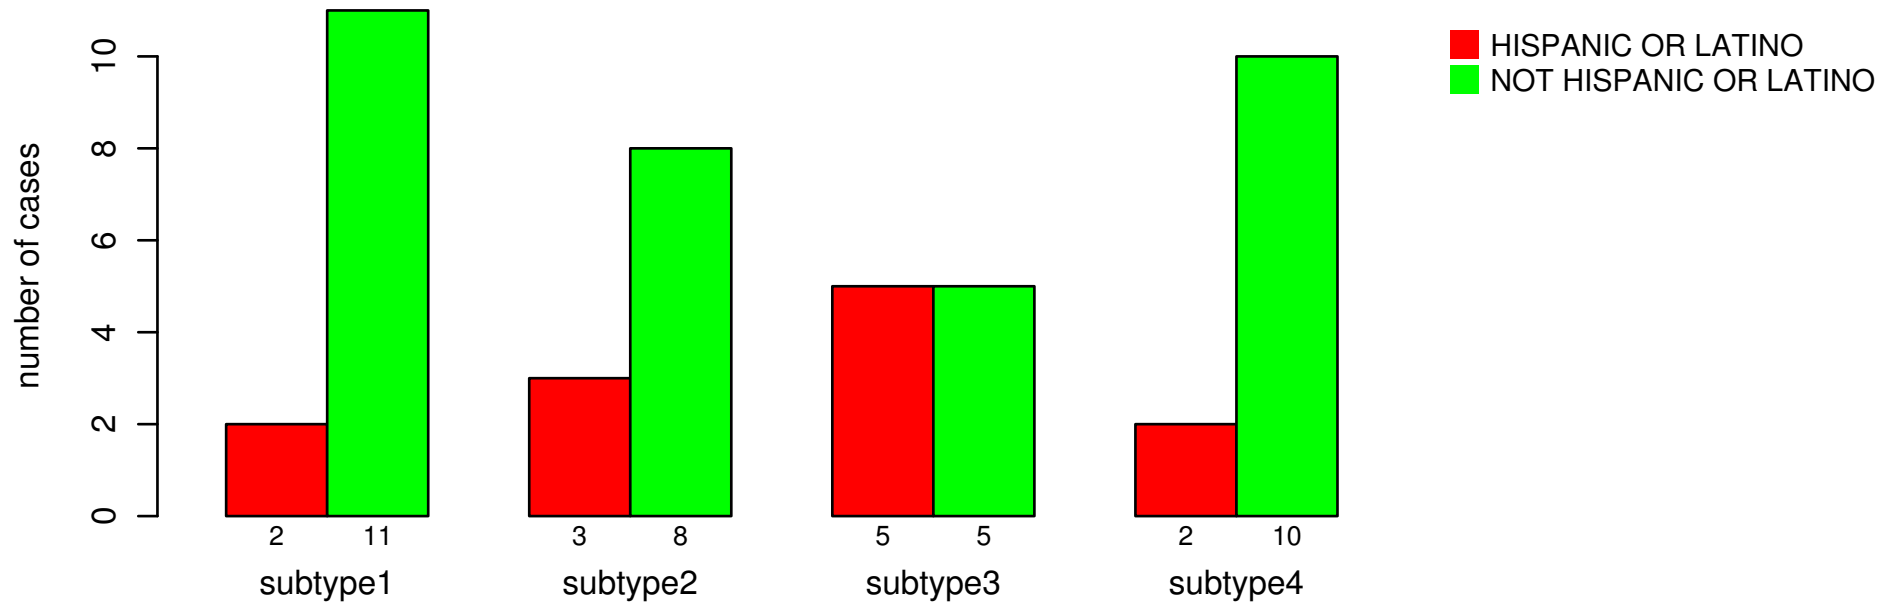

ETHNICITY

Fisher's exact test P = 0.271